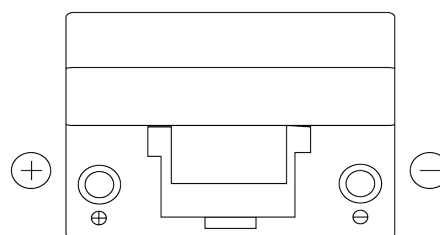

Product overview

Batteries for Cars

Formula FB955

Part number	FB955
Technology	Flooded
EAN/GTIN	3661024044462
Voltage	12 V
Capacity	95.0 Ah
CCA	760 A
Length	306 mm
Width	173 mm
Height	222 mm
Box size	D31
Polarity	ETN 1
Terminal Type	EN taper post
Hold Down	Korean B1
Weights (subject of variation)	20.60 kg

Polarity

Terminal Type

Positive Terminal

Negative Terminal

Hold Down

Design, features and specifications are subject to change without notice. We disclaim any representation or warranty, express or implied, concerning the data or recommendations, and in no event shall be liable for any loss or damage claimed to have arisen as a result. Some products may not be available in your local market.