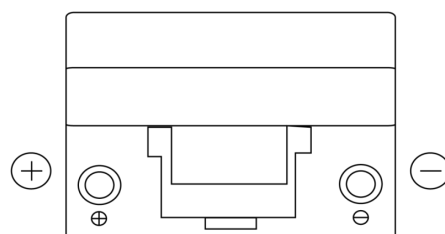

Product overview

Batteries for Cars

Formula FB955

Part number	FB955
Technology	Flooded
EAN/GTIN	3661024044462
Voltage	12 V
Capacity	95.0 Ah
CCA	760 A
Length	306 mm
Width	173 mm
Height	222 mm
Box size	D31
Polarity	ETN 1
Terminal Type	EN taper post
Hold Down	Korean B1
Weights (subject of variation)	20.60 kg

Polarity

Terminal Type

Hold Down

Design, features and specifications are subject to change without notice. We disclaim any representation or warranty, express or implied, concerning the data or recommendations, and in no event shall be liable for any loss or damage claimed to have arisen as a result. Some products may not be available in your local market.