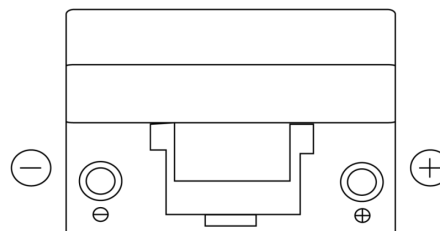

Product overview

Batteries for Cars

Formula FB954

Part number	FB954
Technology	Flooded
EAN/GTIN	3661024044455
Voltage	12 V
Capacity	95.0 Ah
CCA	760 A
Length	306 mm
Width	173 mm
Height	222 mm
Box size	D31
Polarity	ETN 0
Terminal Type	EN taper post
Hold Down	Korean B1
Weights (subject of variation)	20.60 kg

Polarity

Terminal Type

Hold Down

Design, features and specifications are subject to change without notice. We disclaim any representation or warranty, express or implied, concerning the data or recommendations, and in no event shall be liable for any loss or damage claimed to have arisen as a result. Some products may not be available in your local market.