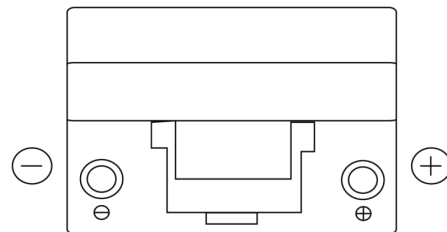

**Product overview**

Batteries for Cars

**Formula FB954**

Part number	FB954
Technology	Flooded
EAN/GTIN	3661024044455
Voltage	12 V
Capacity	95.0 Ah
CCA	760 A
Length	306 mm
Width	173 mm
Height	222 mm
Box size	D31
Polarity	ETN 0
Terminal Type	EN taper post
Hold Down	Korean B1
Weights (subject of variation)	20.60 kg

**Polarity**

**Terminal Type**

Positive Terminal

Negative Terminal

**Hold Down**

Design, features and specifications are subject to change without notice. We disclaim any representation or warranty, express or implied, concerning the data or recommendations, and in no event shall be liable for any loss or damage claimed to have arisen as a result. Some products may not be available in your local market.