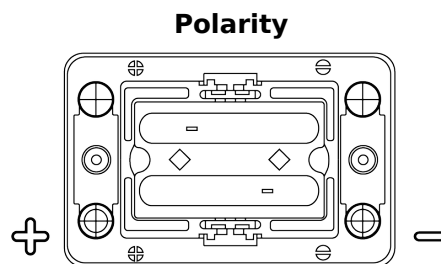

**Product overview**

Batteries for Marine and Leisure

**Dual AGM EP450**

Part number	EP450
Technology	AGM
EAN/GTIN	3661024035972
Voltage	12 V
Capacity	50 Ah
CCA	750 A
Watt hour	450 Wh
Length	260 mm
Width	173 mm
Height	206 mm
Box size	G34
Polarity	ETN 1
Terminal Type	SAE M 3/8" - 5/16" taper&stud
Hold Down	B7
Weights (subject of variation)	18.60 kg