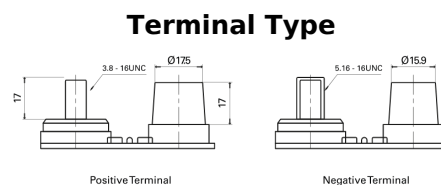

**Product overview**

Batteries for Marine and Leisure

**Dual AGM EP450**

Part number	EP450
Technology	AGM
EAN/GTIN	3661024035972
Voltage	12 V
Capacity	50 Ah
CCA	750 A
Watt hour	450 Wh
Length	260 mm
Width	173 mm
Height	206 mm
Box size	G34
Polarity	ETN 1
Terminal Type	SAE M 3/8" - 5/16" taper&stud
Hold Down	B7
Weights (subject of variation)	18.60 kg