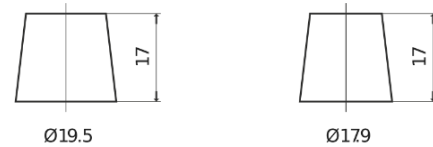

**Product overview**

Batteries for Cars

**Formula FB852**

Part number	FB852
Technology	Flooded
EAN/GTIN	3661024044660
Voltage	12 V
Capacity	85.0 Ah
CCA	760 A
Length	353 mm
Width	175 mm
Height	175 mm
Box size	LB5
Polarity	ETN 0
Terminal Type	EN taper post
Hold Down	B13
Weights (subject of variation)	19.40 kg

**Polarity**

**Terminal Type**

Positive Terminal

Negative Terminal

**Hold Down**

Design, features and specifications are subject to change without notice. We disclaim any representation or warranty, express or implied, concerning the data or recommendations, and in no event shall be liable for any loss or damage claimed to have arisen as a result. Some products may not be available in your local market.