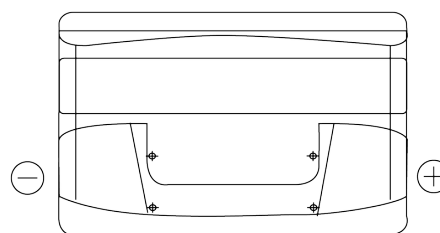

Product overview

Batteries for Cars

Formula FB852

Part number	FB852
Technology	Flooded
EAN/GTIN	3661024044660
Voltage	12 V
Capacity	85.0 Ah
CCA	760 A
Length	353 mm
Width	175 mm
Height	175 mm
Box size	LB5
Polarity	ETN 0
Terminal Type	EN taper post
Hold Down	B13
Weights (subject of variation)	19.40 kg

Polarity

Terminal Type

Hold Down

Design, features and specifications are subject to change without notice. We disclaim any representation or warranty, express or implied, concerning the data or recommendations, and in no event shall be liable for any loss or damage claimed to have arisen as a result. Some products may not be available in your local market.