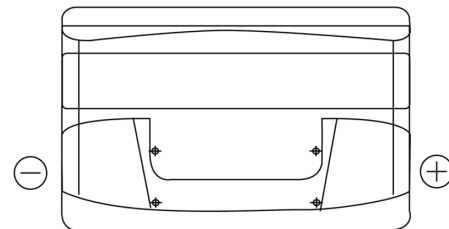

**Product overview**

Batteries for Cars

**Formula FB852**

Part number	FB852
Technology	Flooded
EAN/GTIN	3661024044660
Voltage	12 V
Capacity	85.0 Ah
CCA	760 A
Length	353 mm
Width	175 mm
Height	175 mm
Box size	LB5
Polarity	ETN 0
Terminal Type	EN taper post
Hold Down	B13
Weights (subject of variation)	19.40 kg

**Polarity**

**Terminal Type**

Positive Terminal

Negative Terminal

**Hold Down**

Design, features and specifications are subject to change without notice. We disclaim any representation or warranty, express or implied, concerning the data or recommendations, and in no event shall be liable for any loss or damage claimed to have arisen as a result. Some products may not be available in your local market.