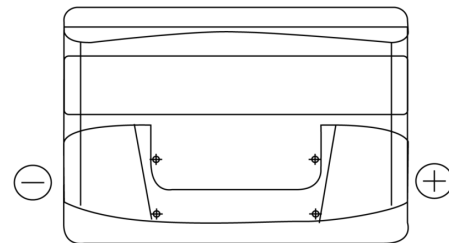

Product overview

Batteries for Cars

Formula FB802

Part number	FB802
Technology	Flooded
EAN/GTIN	3661024044653
Voltage	12 V
Capacity	80.0 Ah
CCA	700 A
Length	315 mm
Width	175 mm
Height	175 mm
Box size	LB4
Polarity	ETN 0
Terminal Type	EN taper post
Hold Down	B13
Weights (subject of variation)	17.80 kg

Polarity

Terminal Type

Positive Terminal Negative Terminal

Hold Down

Design, features and specifications are subject to change without notice. We disclaim any representation or warranty, express or implied, concerning the data or recommendations, and in no event shall be liable for any loss or damage claimed to have arisen as a result. Some products may not be available in your local market.