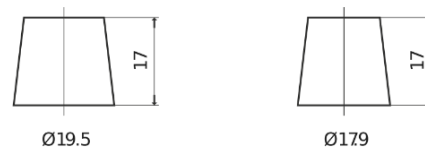

Product overview

Batteries for Cars

Formula FB802

Part number	FB802
Technology	Flooded
EAN/GTIN	3661024044653
Voltage	12 V
Capacity	80.0 Ah
CCA	700 A
Length	315 mm
Width	175 mm
Height	175 mm
Box size	LB4
Polarity	ETN 0
Terminal Type	EN taper post
Hold Down	B13
Weights (subject of variation)	17.80 kg

Polarity

Terminal Type

Positive Terminal

Negative Terminal

Hold Down

Design, features and specifications are subject to change without notice. We disclaim any representation or warranty, express or implied, concerning the data or recommendations, and in no event shall be liable for any loss or damage claimed to have arisen as a result. Some products may not be available in your local market.