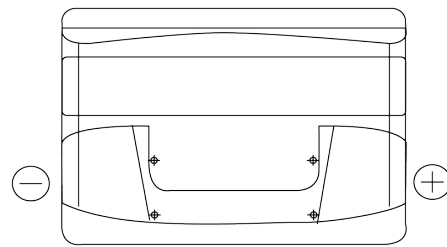

Product overview

Batteries for Cars

Formula FB800

Part number	FB800
Technology	Flooded
EAN/GTIN	3661024046244
Voltage	12 V
Capacity	80.0 Ah
CCA	640 A
Length	315 mm
Width	175 mm
Height	190 mm
Box size	L04
Polarity	ETN 0
Terminal Type	EN taper post
Hold Down	B13
Weights (subject of variation)	19.00 kg

Polarity

Terminal Type

Positive Terminal

Negative Terminal

Hold Down

Design, features and specifications are subject to change without notice. We disclaim any representation or warranty, express or implied, concerning the data or recommendations, and in no event shall be liable for any loss or damage claimed to have arisen as a result. Some products may not be available in your local market.