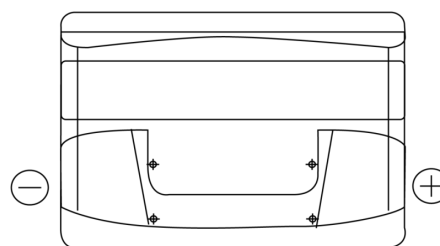

Product overview

Batteries for Cars

Formula FB800

Part number	FB800
Technology	Flooded
EAN/GTIN	3661024046244
Voltage	12 V
Capacity	80.0 Ah
CCA	640 A
Length	315 mm
Width	175 mm
Height	190 mm
Box size	L04
Polarity	ETN 0
Terminal Type	EN taper post
Hold Down	B13
Weights (subject of variation)	19.00 kg

Polarity

Terminal Type

Positive Terminal Negative Terminal

Hold Down

Design, features and specifications are subject to change without notice. We disclaim any representation or warranty, express or implied, concerning the data or recommendations, and in no event shall be liable for any loss or damage claimed to have arisen as a result. Some products may not be available in your local market.