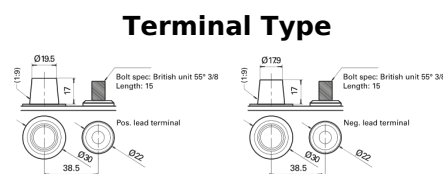

**Product overview**

Batteries for Marine and Leisure

**Start AGM EM960**

Part number	EM960
Technology	AGM
EAN/GTIN	3661024036016
Voltage	12 V
Capacity	100 Ah
CCA	800 A
MCA	960
Length	330 mm
Width	173 mm
Height	240 mm
Box size	G31
Polarity	ETN 1
Terminal Type	SAE M 3/8" taper&stud
Hold Down	B0
Weights (subject of variation)	31.00 kg