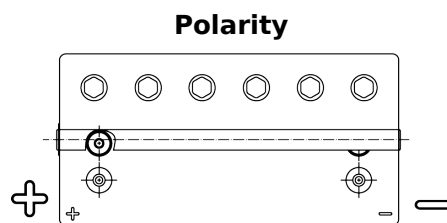

**Product overview**

Batteries for Marine and Leisure

**Start AGM EM960**

Part number	EM960
Technology	AGM
EAN/GTIN	3661024036016
Voltage	12 V
Capacity	100 Ah
CCA	800 A
MCA	960
Length	330 mm
Width	173 mm
Height	240 mm
Box size	G31
Polarity	ETN 1
Terminal Type	SAE M 3/8" taper&stud
Hold Down	B0
Weights (subject of variation)	31.00 kg