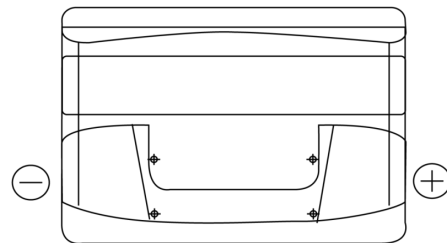

Product overview

Batteries for Cars

Formula FB740

Part number	FB740
Technology	Flooded
EAN/GTIN	3661024044554
Voltage	12 V
Capacity	74.0 Ah
CCA	680 A
Length	278 mm
Width	175 mm
Height	190 mm
Box size	L03
Polarity	ETN 0
Terminal Type	EN taper post
Hold Down	B13
Weights (subject of variation)	16.60 kg

Polarity

Terminal Type

Positive Terminal

Negative Terminal

Hold Down

Design, features and specifications are subject to change without notice. We disclaim any representation or warranty, express or implied, concerning the data or recommendations, and in no event shall be liable for any loss or damage claimed to have arisen as a result. Some products may not be available in your local market.