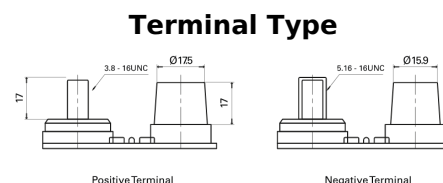

Product overview

Batteries for Marine and Leisure

Dual AGM EP900

Part number	EP900
Technology	AGM
EAN/GTIN	3661024035965
Voltage	12 V
Capacity	100 Ah
CCA	800 A
Watt hour	900 Wh
Length	330 mm
Width	173 mm
Height	240 mm
Box size	G31
Polarity	ETN 1
Terminal Type	SAE M 3/8" - 5/16" taper&stud
Hold Down	B0
Weights (subject of variation)	31.00 kg