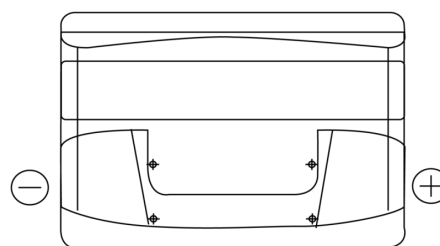

**Product overview**

Batteries for Cars

**Formula FB712**

Part number	FB712
Technology	Flooded
EAN/GTIN	3661024044646
Voltage	12 V
Capacity	71.0 Ah
CCA	670 A
Length	278 mm
Width	175 mm
Height	175 mm
Box size	LB3
Polarity	ETN 0
Terminal Type	EN taper post
Hold Down	B13
Weights (subject of variation)	15.30 kg

**Polarity**

**Terminal Type**

Positive Terminal

Negative Terminal

**Hold Down**

Design, features and specifications are subject to change without notice. We disclaim any representation or warranty, express or implied, concerning the data or recommendations, and in no event shall be liable for any loss or damage claimed to have arisen as a result. Some products may not be available in your local market.