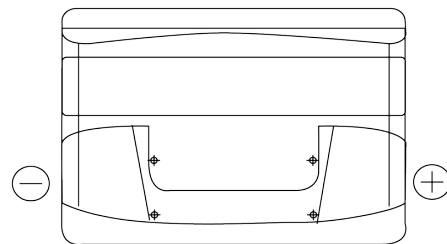

**Product overview**

Batteries for Cars

**Formula FB712**

Part number	FB712
Technology	Flooded
EAN/GTIN	3661024044646
Voltage	12 V
Capacity	71.0 Ah
CCA	670 A
Length	278 mm
Width	175 mm
Height	175 mm
Box size	LB3
Polarity	ETN 0
Terminal Type	EN taper post
Hold Down	B13
Weights (subject of variation)	15.30 kg

**Polarity**

**Terminal Type**

Positive Terminal

Negative Terminal

**Hold Down**

Design, features and specifications are subject to change without notice. We disclaim any representation or warranty, express or implied, concerning the data or recommendations, and in no event shall be liable for any loss or damage claimed to have arisen as a result. Some products may not be available in your local market.