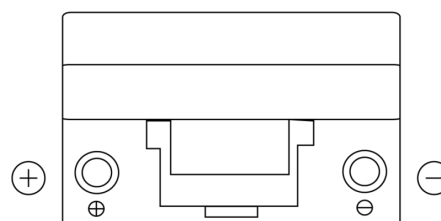

Product overview

Batteries for Cars

Formula FB705

Part number	FB705
Technology	Flooded
EAN/GTIN	3661024044448
Voltage	12 V
Capacity	70.0 Ah
CCA	540 A
Length	270 mm
Width	173 mm
Height	222 mm
Box size	D26
Polarity	ETN 1
Terminal Type	EN taper post
Hold Down	Korean B1+B6
Weights (subject of variation)	16.10 kg

Polarity

Terminal Type

Positive Terminal

Negative Terminal

Hold Down

Design, features and specifications are subject to change without notice. We disclaim any representation or warranty, express or implied, concerning the data or recommendations, and in no event shall be liable for any loss or damage claimed to have arisen as a result. Some products may not be available in your local market.