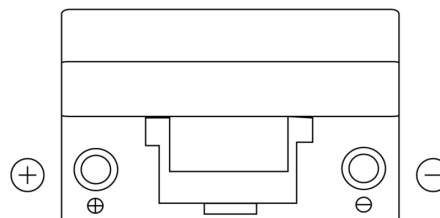

**Product overview**

Batteries for Cars

**Formula FB705**

Part number	FB705
Technology	Flooded
EAN/GTIN	3661024044448
Voltage	12 V
Capacity	70.0 Ah
CCA	540 A
Length	270 mm
Width	173 mm
Height	222 mm
Box size	D26
Polarity	ETN 1
Terminal Type	EN taper post
Hold Down	Korean B1+B6
Weights (subject of variation)	16.10 kg

**Polarity**

**Terminal Type**

Positive Terminal

Negative Terminal

**Hold Down**

Design, features and specifications are subject to change without notice. We disclaim any representation or warranty, express or implied, concerning the data or recommendations, and in no event shall be liable for any loss or damage claimed to have arisen as a result. Some products may not be available in your local market.