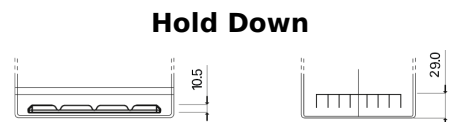

Product overview

Batteries for Cars

Formula FB705

Part number	FB705
Technology	Flooded
EAN/GTIN	3661024044448
Voltage	12 V
Capacity	70.0 Ah
CCA	540 A
Length	270 mm
Width	173 mm
Height	222 mm
Box size	D26
Polarity	ETN 1
Terminal Type	EN taper post
Hold Down	Korean B1+B6
Weights (subject of variation)	16.10 kg