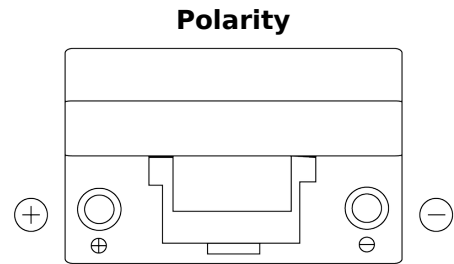

Product overview

Batteries for Cars

Formula FB705

Part number	FB705
Technology	Flooded
EAN/GTIN	3661024044448
Voltage	12 V
Capacity	70.0 Ah
CCA	540 A
Length	270 mm
Width	173 mm
Height	222 mm
Box size	D26
Polarity	ETN 1
Terminal Type	EN taper post
Hold Down	Korean B1+B6
Weights (subject of variation)	16.10 kg