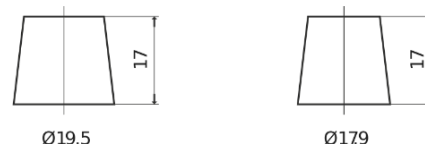

**Product overview**

Batteries for Cars

**Formula FB705**

Part number	FB705
Technology	Flooded
EAN/GTIN	3661024044448
Voltage	12 V
Capacity	70.0 Ah
CCA	540 A
Length	270 mm
Width	173 mm
Height	222 mm
Box size	D26
Polarity	ETN 1
Terminal Type	EN taper post
Hold Down	Korean B1+B6
Weights (subject of variation)	16.10 kg

**Polarity**

**Terminal Type**

Positive Terminal

Negative Terminal

**Hold Down**

Design, features and specifications are subject to change without notice. We disclaim any representation or warranty, express or implied, concerning the data or recommendations, and in no event shall be liable for any loss or damage claimed to have arisen as a result. Some products may not be available in your local market.