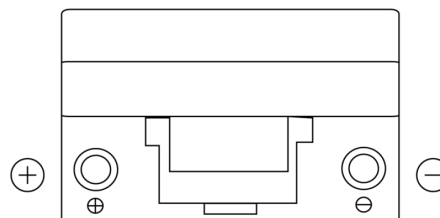

**Product overview**

Batteries for Cars

**Formula FB705**

Part number	FB705
Technology	Flooded
EAN/GTIN	3661024044448
Voltage	12 V
Capacity	70.0 Ah
CCA	540 A
Length	270 mm
Width	173 mm
Height	222 mm
Box size	D26
Polarity	ETN 1
Terminal Type	EN taper post
Hold Down	Korean B1+B6
Weights (subject of variation)	16.10 kg

**Polarity**

**Terminal Type**

**Hold Down**

Design, features and specifications are subject to change without notice. We disclaim any representation or warranty, express or implied, concerning the data or recommendations, and in no event shall be liable for any loss or damage claimed to have arisen as a result. Some products may not be available in your local market.