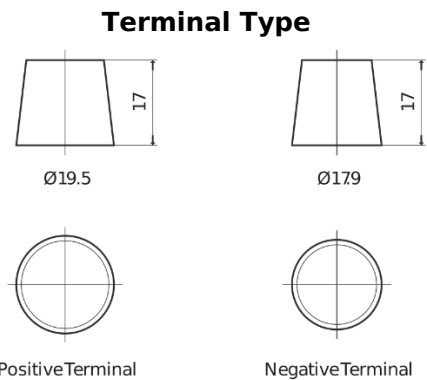

Product overview

Batteries for Cars

Formula FB705

Part number	FB705
Technology	Flooded
EAN/GTIN	3661024044448
Voltage	12 V
Capacity	70.0 Ah
CCA	540 A
Length	270 mm
Width	173 mm
Height	222 mm
Box size	D26
Polarity	ETN 1
Terminal Type	EN taper post
Hold Down	Korean B1+B6
Weights (subject of variation)	16.10 kg