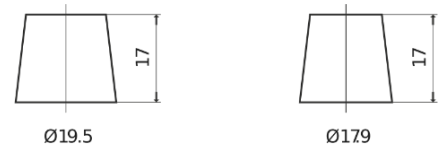

**Product overview**

Batteries for Cars

**Formula FB704**

Part number	FB704
Technology	Flooded
EAN/GTIN	3661024044431
Voltage	12 V
Capacity	70.0 Ah
CCA	540 A
Length	270 mm
Width	173 mm
Height	222 mm
Box size	D26
Polarity	ETN 0
Terminal Type	EN taper post
Hold Down	Korean B1+B6
Weights (subject of variation)	16.10 kg

**Polarity**

**Terminal Type**

Positive Terminal

Negative Terminal

**Hold Down**

Design, features and specifications are subject to change without notice. We disclaim any representation or warranty, express or implied, concerning the data or recommendations, and in no event shall be liable for any loss or damage claimed to have arisen as a result. Some products may not be available in your local market.