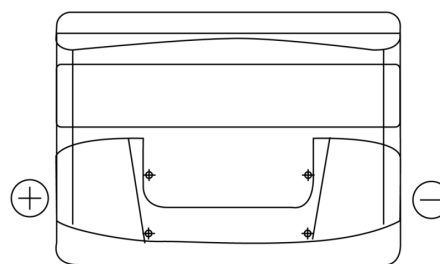

Product overview

Batteries for Cars

Formula FB621

Part number	FB621
Technology	Flooded
EAN/GTIN	3661024044547
Voltage	12 V
Capacity	62.0 Ah
CCA	540 A
Length	242 mm
Width	175 mm
Height	190 mm
Box size	L02
Polarity	ETN 1
Terminal Type	EN taper post
Hold Down	B13
Weights (subject of variation)	14.20 kg

Polarity

Terminal Type

Positive Terminal

Negative Terminal

Hold Down

Design, features and specifications are subject to change without notice. We disclaim any representation or warranty, express or implied, concerning the data or recommendations, and in no event shall be liable for any loss or damage claimed to have arisen as a result. Some products may not be available in your local market.