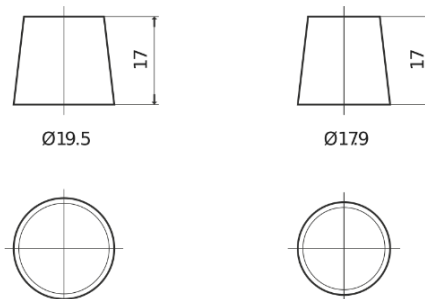

Product overview

Batteries for Cars

Formula FB621

Part number	FB621
Technology	Flooded
EAN/GTIN	3661024044547
Voltage	12 V
Capacity	62.0 Ah
CCA	540 A
Length	242 mm
Width	175 mm
Height	190 mm
Box size	L02
Polarity	ETN 1
Terminal Type	EN taper post
Hold Down	B13
Weights (subject of variation)	14.20 kg

Polarity

Terminal Type

Positive Terminal

Negative Terminal

Hold Down

Design, features and specifications are subject to change without notice. We disclaim any representation or warranty, express or implied, concerning the data or recommendations, and in no event shall be liable for any loss or damage claimed to have arisen as a result. Some products may not be available in your local market.