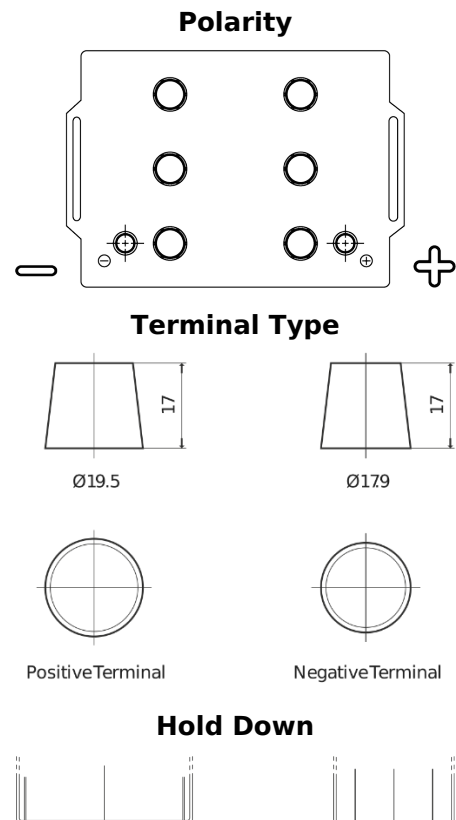

Product overview

Batteries for Trucks, Buses, Construction, Agriculture

StartPRO FG145A

Part number	FG145A
Technology	Flooded
EAN/GTIN	3661024045551
Voltage	12 V
Capacity	145 Ah
CCA	1000 A
Length	360 mm
Width	253 mm
Height	240 mm
Box size	F21
Polarity	ETN 6
Terminal Type	EN taper post
Hold Down	B0
Weights (subject of variation)	38.10 kg