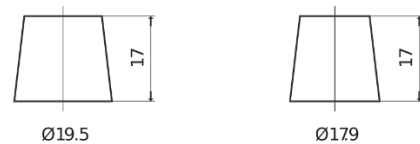

**Product overview**

Batteries for Cars

**Formula FB621**

Part number	FB621
Technology	Flooded
EAN/GTIN	3661024044547
Voltage	12 V
Capacity	62.0 Ah
CCA	540 A
Length	242 mm
Width	175 mm
Height	190 mm
Box size	L02
Polarity	ETN 1
Terminal Type	EN taper post
Hold Down	B13
Weights (subject of variation)	14.20 kg

**Polarity**

**Terminal Type**

Positive Terminal

Negative Terminal

**Hold Down**

Design, features and specifications are subject to change without notice. We disclaim any representation or warranty, express or implied, concerning the data or recommendations, and in no event shall be liable for any loss or damage claimed to have arisen as a result. Some products may not be available in your local market.