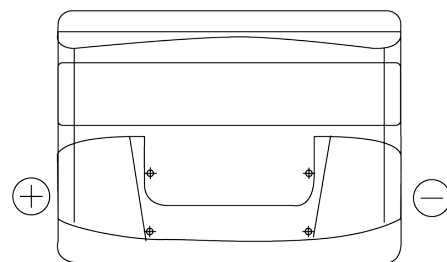

**Product overview**

Batteries for Cars

**Formula FB621**

Part number	FB621
Technology	Flooded
EAN/GTIN	3661024044547
Voltage	12 V
Capacity	62.0 Ah
CCA	540 A
Length	242 mm
Width	175 mm
Height	190 mm
Box size	L02
Polarity	ETN 1
Terminal Type	EN taper post
Hold Down	B13
Weights (subject of variation)	14.20 kg

**Polarity**

**Terminal Type**

Positive Terminal

Negative Terminal

**Hold Down**

Design, features and specifications are subject to change without notice. We disclaim any representation or warranty, express or implied, concerning the data or recommendations, and in no event shall be liable for any loss or damage claimed to have arisen as a result. Some products may not be available in your local market.