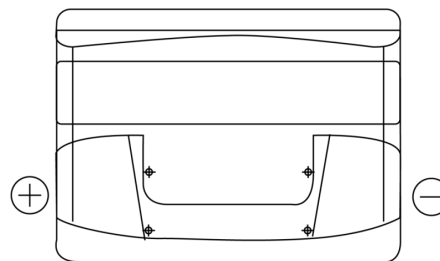

Product overview

Batteries for Cars

Formula FB621

| | |
|--------------------------------|---------------|
| Part number | FB621 |
| Technology | Flooded |
| EAN/GTIN | 3661024044547 |
| Voltage | 12 V |
| Capacity | 62.0 Ah |
| CCA | 540 A |
| Length | 242 mm |
| Width | 175 mm |
| Height | 190 mm |
| Box size | L02 |
| Polarity | ETN 1 |
| Terminal Type | EN taper post |
| Hold Down | B13 |
| Weights (subject of variation) | 14.20 kg |

Polarity

Terminal Type

Positive Terminal

Negative Terminal

Hold Down

Design, features and specifications are subject to change without notice. We disclaim any representation or warranty, express or implied, concerning the data or recommendations, and in no event shall be liable for any loss or damage claimed to have arisen as a result. Some products may not be available in your local market.