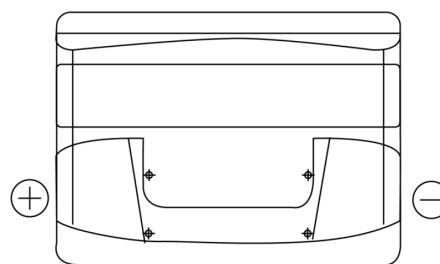

Product overview

Batteries for Cars

Formula FB621

Part number	FB621
Technology	Flooded
EAN/GTIN	3661024044547
Voltage	12 V
Capacity	62.0 Ah
CCA	540 A
Length	242 mm
Width	175 mm
Height	190 mm
Box size	L02
Polarity	ETN 1
Terminal Type	EN taper post
Hold Down	B13
Weights (subject of variation)	14.20 kg

Polarity

Terminal Type

Hold Down

Design, features and specifications are subject to change without notice. We disclaim any representation or warranty, express or implied, concerning the data or recommendations, and in no event shall be liable for any loss or damage claimed to have arisen as a result. Some products may not be available in your local market.