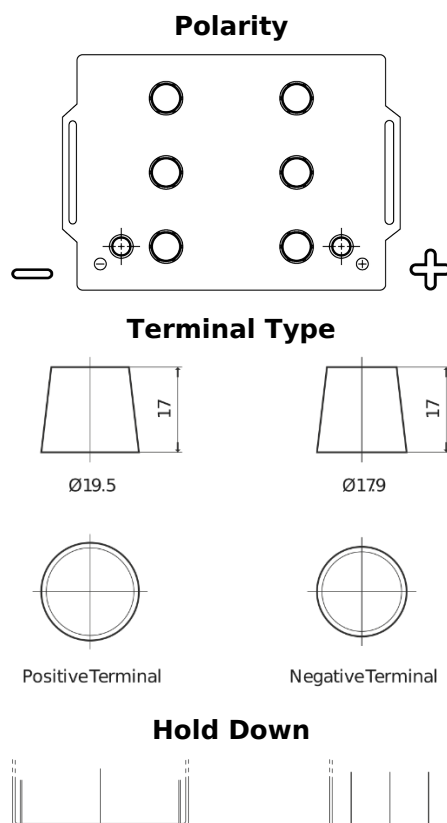

**Product overview**

Batteries for Trucks, Buses, Construction, Agriculture

**StartPRO EG145A**

Part number	EG145A
Technology	Flooded
EAN/GTIN	3661024035552
Voltage	12 V
Capacity	145 Ah
CCA	1000 A
Length	360 mm
Width	253 mm
Height	240 mm
Box size	F21
Polarity	ETN 6
Terminal Type	EN taper post
Hold Down	B0
Weights (subject of variation)	38.10 kg