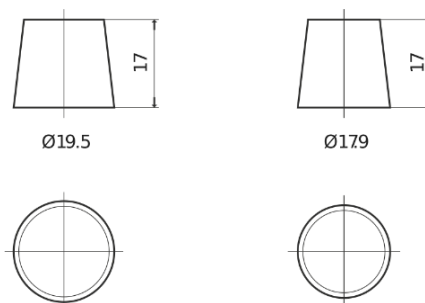

Product overview

Batteries for Cars

Formula FB605

Part number	FB605
Technology	Flooded
EAN/GTIN	3661024044424
Voltage	12 V
Capacity	60.0 Ah
CCA	480 A
Length	230 mm
Width	173 mm
Height	222 mm
Box size	D23
Polarity	ETN 1
Terminal Type	EN taper post
Hold Down	Korean B1
Weights (subject of variation)	14.60 kg

Polarity

Terminal Type

Positive Terminal

Negative Terminal

Hold Down

Design, features and specifications are subject to change without notice. We disclaim any representation or warranty, express or implied, concerning the data or recommendations, and in no event shall be liable for any loss or damage claimed to have arisen as a result. Some products may not be available in your local market.