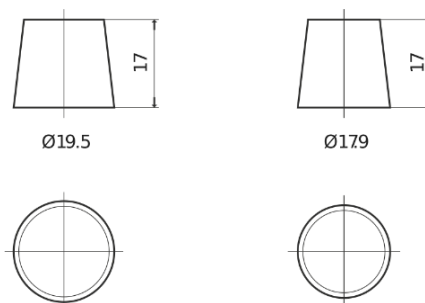

**Product overview**

Batteries for Cars

**Formula FB605**

Part number	FB605
Technology	Flooded
EAN/GTIN	3661024044424
Voltage	12 V
Capacity	60.0 Ah
CCA	480 A
Length	230 mm
Width	173 mm
Height	222 mm
Box size	D23
Polarity	ETN 1
Terminal Type	EN taper post
Hold Down	Korean B1
Weights (subject of variation)	14.60 kg

**Polarity**

**Terminal Type**

Positive Terminal

Negative Terminal

**Hold Down**

Design, features and specifications are subject to change without notice. We disclaim any representation or warranty, express or implied, concerning the data or recommendations, and in no event shall be liable for any loss or damage claimed to have arisen as a result. Some products may not be available in your local market.