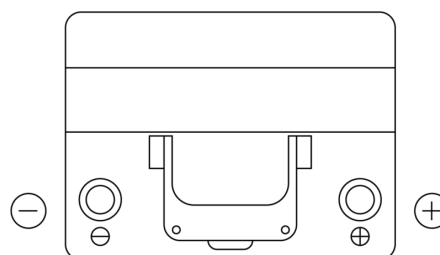

Product overview

Batteries for Cars

Formula FB604

Part number	FB604
Technology	Flooded
EAN/GTIN	3661024044417
Voltage	12 V
Capacity	60.0 Ah
CCA	480 A
Length	230 mm
Width	173 mm
Height	222 mm
Box size	D23
Polarity	ETN 0
Terminal Type	EN taper post
Hold Down	Korean B1
Weights (subject of variation)	14.60 kg

Polarity

Terminal Type

Positive Terminal

Negative Terminal

Hold Down

Design, features and specifications are subject to change without notice. We disclaim any representation or warranty, express or implied, concerning the data or recommendations, and in no event shall be liable for any loss or damage claimed to have arisen as a result. Some products may not be available in your local market.