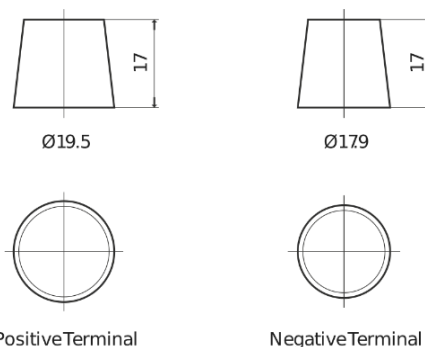

Product overview

Batteries for Cars

Formula FB604

Part number	FB604
Technology	Flooded
EAN/GTIN	3661024044417
Voltage	12 V
Capacity	60.0 Ah
CCA	480 A
Length	230 mm
Width	173 mm
Height	222 mm
Box size	D23
Polarity	ETN 0
Terminal Type	EN taper post
Hold Down	Korean B1
Weights (subject of variation)	14.60 kg

Polarity

Terminal Type

Positive Terminal

Negative Terminal

Hold Down

Design, features and specifications are subject to change without notice. We disclaim any representation or warranty, express or implied, concerning the data or recommendations, and in no event shall be liable for any loss or damage claimed to have arisen as a result. Some products may not be available in your local market.