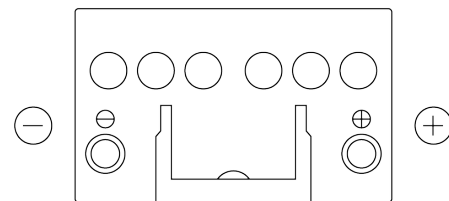

Product overview

Batteries for Cars

Technica TB450

Part number	TB450
Technology	Flooded
EAN/GTIN	3661024054492
Voltage	12 V
Capacity	45 Ah
CCA	330 A
Length	220 mm
Width	135 mm
Height	225 mm
Box size	E02
Polarity	ETN 0
Terminal Type	EN taper post
Hold Down	B1
Weights (subject of variation)	12.50 kg

Polarity

Terminal Type

Positive Terminal

Negative Terminal

Hold Down

Design, features and specifications are subject to change without notice. We disclaim any representation or warranty, express or implied, concerning the data or recommendations, and in no event shall be liable for any loss or damage claimed to have arisen as a result. Some products may not be available in your local market.