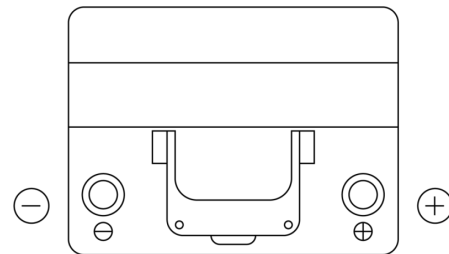

Product overview

Batteries for Cars

Formula FB604

Part number	FB604
Technology	Flooded
EAN/GTIN	3661024044417
Voltage	12 V
Capacity	60.0 Ah
CCA	480 A
Length	230 mm
Width	173 mm
Height	222 mm
Box size	D23
Polarity	ETN 0
Terminal Type	EN taper post
Hold Down	Korean B1
Weights (subject of variation)	14.60 kg

Polarity

Terminal Type

Positive Terminal Negative Terminal

Hold Down

Design, features and specifications are subject to change without notice. We disclaim any representation or warranty, express or implied, concerning the data or recommendations, and in no event shall be liable for any loss or damage claimed to have arisen as a result. Some products may not be available in your local market.