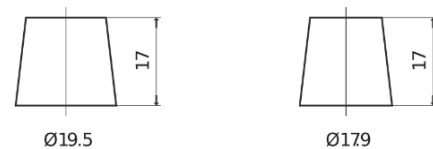

Product overview

Batteries for Cars

Formula FB604

Part number	FB604
Technology	Flooded
EAN/GTIN	3661024044417
Voltage	12 V
Capacity	60.0 Ah
CCA	480 A
Length	230 mm
Width	173 mm
Height	222 mm
Box size	D23
Polarity	ETN 0
Terminal Type	EN taper post
Hold Down	Korean B1
Weights (subject of variation)	14.60 kg

Polarity

Terminal Type

Positive Terminal Negative Terminal

Hold Down

Design, features and specifications are subject to change without notice. We disclaim any representation or warranty, express or implied, concerning the data or recommendations, and in no event shall be liable for any loss or damage claimed to have arisen as a result. Some products may not be available in your local market.