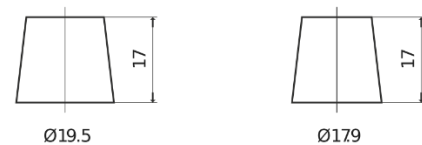

Product overview

Batteries for Cars

Technica TB450

Part number	TB450
Technology	Flooded
EAN/GTIN	3661024054492
Voltage	12 V
Capacity	45 Ah
CCA	330 A
Length	220 mm
Width	135 mm
Height	225 mm
Box size	E02
Polarity	ETN 0
Terminal Type	EN taper post
Hold Down	B1
Weights (subject of variation)	12.50 kg

Polarity

Terminal Type

Positive Terminal

Negative Terminal

Hold Down

Design, features and specifications are subject to change without notice. We disclaim any representation or warranty, express or implied, concerning the data or recommendations, and in no event shall be liable for any loss or damage claimed to have arisen as a result. Some products may not be available in your local market.