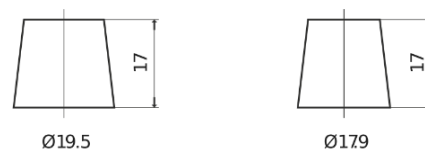

Terminal Type