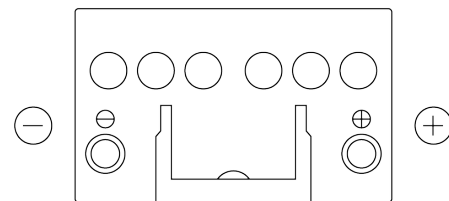

Product overview

Batteries for Cars

Formula FB450

Part number	FB450
Technology	Flooded
EAN/GTIN	3661024044493
Voltage	12 V
Capacity	45 Ah
CCA	330 A
Length	220 mm
Width	135 mm
Height	225 mm
Box size	E02
Polarity	ETN 0
Terminal Type	EN taper post
Hold Down	B1
Weights (subject of variation)	12.50 kg

Polarity

Terminal Type

Hold Down

Design, features and specifications are subject to change without notice. We disclaim any representation or warranty, express or implied, concerning the data or recommendations, and in no event shall be liable for any loss or damage claimed to have arisen as a result. Some products may not be available in your local market.