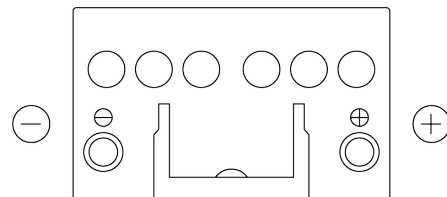

Product overview

Batteries for Cars

Formula FB450

Part number	FB450
Technology	Flooded
EAN/GTIN	3661024044493
Voltage	12 V
Capacity	45 Ah
CCA	330 A
Length	220 mm
Width	135 mm
Height	225 mm
Box size	E02
Polarity	ETN 0
Terminal Type	EN taper post
Hold Down	B1
Weights (subject of variation)	12.50 kg

Polarity

Terminal Type

Positive Terminal

Negative Terminal

Hold Down

Design, features and specifications are subject to change without notice. We disclaim any representation or warranty, express or implied, concerning the data or recommendations, and in no event shall be liable for any loss or damage claimed to have arisen as a result. Some products may not be available in your local market.