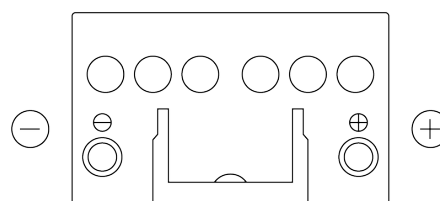

Product overview

Batteries for Cars

Excell EB450

Part number	EB450
Technology	Flooded
EAN/GTIN	3661024034494
Voltage	12 V
Capacity	45 Ah
CCA	330 A
Length	220 mm
Width	135 mm
Height	225 mm
Box size	E02
Polarity	ETN 0
Terminal Type	EN taper post
Hold Down	B1
Weights (subject of variation)	12.50 kg

Polarity

Terminal Type

Positive Terminal

Negative Terminal

Hold Down

Design, features and specifications are subject to change without notice. We disclaim any representation or warranty, express or implied, concerning the data or recommendations, and in no event shall be liable for any loss or damage claimed to have arisen as a result. Some products may not be available in your local market.