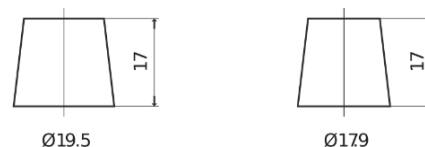

Product overview

Batteries for Cars

Formula FB504

Part number	FB504
Technology	Flooded
EAN/GTIN	3661024044400
Voltage	12 V
Capacity	50.0 Ah
CCA	360 A
Length	200 mm
Width	173 mm
Height	222 mm
Box size	D20
Polarity	ETN 0
Terminal Type	EN taper post
Hold Down	Korean B1
Weights (subject of variation)	12.90 kg

Polarity

Terminal Type

Positive Terminal

Negative Terminal

Hold Down

Design, features and specifications are subject to change without notice. We disclaim any representation or warranty, express or implied, concerning the data or recommendations, and in no event shall be liable for any loss or damage claimed to have arisen as a result. Some products may not be available in your local market.