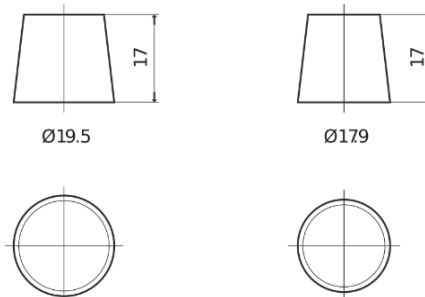

Terminal Type

Hold Down

Design, features and specifications are subject to change without notice. We disclaim any representation or warranty, express or implied, concerning the data or recommendations, and in no event shall be liable for any loss or damage claimed to have arisen as a result. Some products may not be available in your local market.