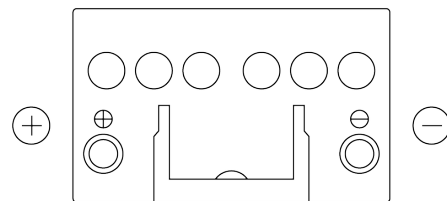

Product overview

Batteries for Cars

Technica TB451

| | |
|--------------------------------|---------------|
| Part number | TB451 |
| Technology | Flooded |
| EAN/GTIN | 3661024054485 |
| Voltage | 12 V |
| Capacity | 45 Ah |
| CCA | 330 A |
| Length | 220 mm |
| Width | 135 mm |
| Height | 225 mm |
| Box size | E02 |
| Polarity | ETN 1 |
| Terminal Type | EN taper post |
| Hold Down | B1 |
| Weights (subject of variation) | 12.50 kg |

Polarity

Terminal Type

Positive Terminal

Negative Terminal

Hold Down

Design, features and specifications are subject to change without notice. We disclaim any representation or warranty, express or implied, concerning the data or recommendations, and in no event shall be liable for any loss or damage claimed to have arisen as a result. Some products may not be available in your local market.