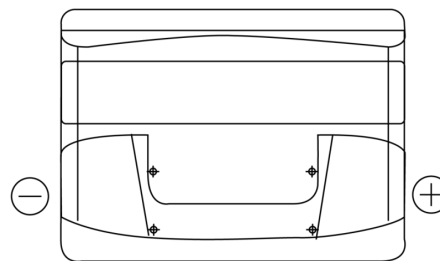

Product overview

Batteries for Cars

Formula FB500

Part number	FB500
Technology	Flooded
EAN/GTIN	3661024044516
Voltage	12 V
Capacity	50.0 Ah
CCA	450 A
Length	207 mm
Width	175 mm
Height	190 mm
Box size	L01
Polarity	ETN 0
Terminal Type	EN taper post
Hold Down	B13
Weights (subject of variation)	12.20 kg

Polarity

Terminal Type

Positive Terminal

Negative Terminal

Hold Down

Design, features and specifications are subject to change without notice. We disclaim any representation or warranty, express or implied, concerning the data or recommendations, and in no event shall be liable for any loss or damage claimed to have arisen as a result. Some products may not be available in your local market.