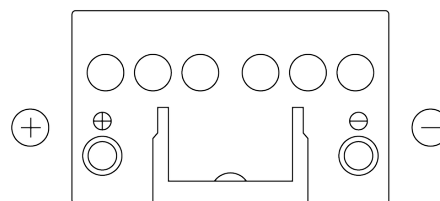

Product overview

Batteries for Cars

Technica TB451

Part number	TB451
Technology	Flooded
EAN/GTIN	3661024054485
Voltage	12 V
Capacity	45 Ah
CCA	330 A
Length	220 mm
Width	135 mm
Height	225 mm
Box size	E02
Polarity	ETN 1
Terminal Type	EN taper post
Hold Down	B1
Weights (subject of variation)	12.50 kg

Polarity

Terminal Type

Hold Down

Design, features and specifications are subject to change without notice. We disclaim any representation or warranty, express or implied, concerning the data or recommendations, and in no event shall be liable for any loss or damage claimed to have arisen as a result. Some products may not be available in your local market.