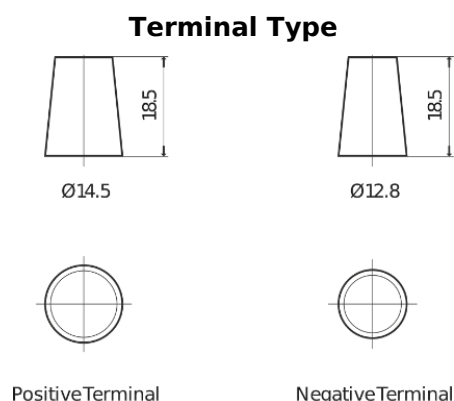

Product overview

Batteries for Cars

Formula FB457

Part number	FB457
Technology	Flooded
EAN/GTIN	3661024044363
Voltage	12 V
Capacity	45.0 Ah
CCA	330 A
Length	237 mm
Width	127 mm
Height	227 mm
Box size	B24
Polarity	ETN 1
Terminal Type	JIS taper post
Hold Down	B0
Weights (subject of variation)	11.40 kg