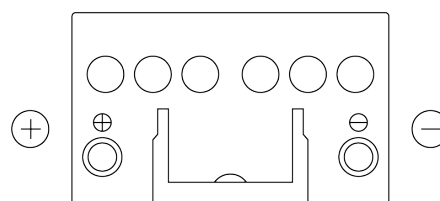

**Product overview**

Batteries for Cars

**Excell EB451**

Part number	EB451
Technology	Flooded
EAN/GTIN	3661024034487
Voltage	12 V
Capacity	45 Ah
CCA	330 A
Length	220 mm
Width	135 mm
Height	225 mm
Box size	E02
Polarity	ETN 1
Terminal Type	EN taper post
Hold Down	B1
Weights (subject of variation)	12.50 kg

**Polarity**

**Terminal Type**

Positive Terminal

Negative Terminal

**Hold Down**

Design, features and specifications are subject to change without notice. We disclaim any representation or warranty, express or implied, concerning the data or recommendations, and in no event shall be liable for any loss or damage claimed to have arisen as a result. Some products may not be available in your local market.