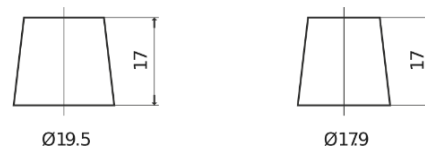

Terminal Type