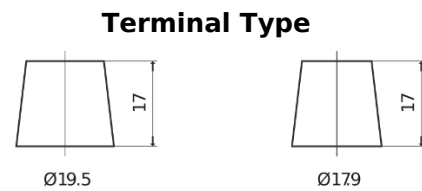

Product overview

Batteries for Trucks, Buses, Construction, Agriculture

StartPRO TG1353

Part number	TG1353
Technology	Flooded
EAN/GTIN	3661024055543
Voltage	12 V
Capacity	135 Ah
CCA	1000 A
Length	514 mm
Width	218 mm
Height	210 mm
Box size	DB9
Polarity	ETN 3
Terminal Type	EN taper post
Hold Down	B0
Weights (subject of variation)	39.80 kg