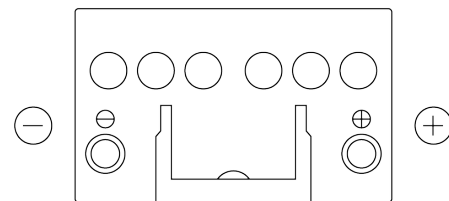

**Product overview**

Batteries for Cars

**Formula FB450**

Part number	FB450
Technology	Flooded
EAN/GTIN	3661024044493
Voltage	12 V
Capacity	45.0 Ah
CCA	330 A
Length	220 mm
Width	135 mm
Height	225 mm
Box size	E02
Polarity	ETN 0
Terminal Type	EN taper post
Hold Down	B1
Weights (subject of variation)	12.50 kg

**Polarity**

**Terminal Type**

Positive Terminal

Negative Terminal

**Hold Down**

Design, features and specifications are subject to change without notice. We disclaim any representation or warranty, express or implied, concerning the data or recommendations, and in no event shall be liable for any loss or damage claimed to have arisen as a result. Some products may not be available in your local market.