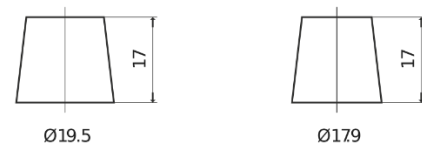

**Product overview**

Batteries for Cars

**Formula FB450**

Part number	FB450
Technology	Flooded
EAN/GTIN	3661024044493
Voltage	12 V
Capacity	45.0 Ah
CCA	330 A
Length	220 mm
Width	135 mm
Height	225 mm
Box size	E02
Polarity	ETN 0
Terminal Type	EN taper post
Hold Down	B1
Weights (subject of variation)	12.50 kg

**Polarity**

**Terminal Type**

Positive Terminal

Negative Terminal

**Hold Down**

Design, features and specifications are subject to change without notice. We disclaim any representation or warranty, express or implied, concerning the data or recommendations, and in no event shall be liable for any loss or damage claimed to have arisen as a result. Some products may not be available in your local market.