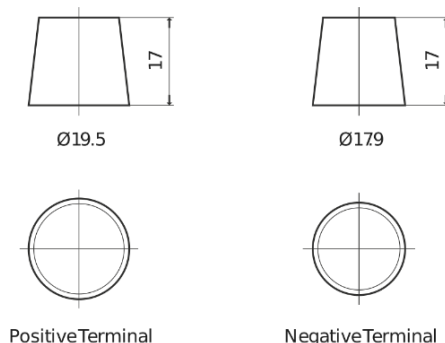

Product overview

Batteries for Cars

Formula FB450

Part number	FB450
Technology	Flooded
EAN/GTIN	3661024044493
Voltage	12 V
Capacity	45.0 Ah
CCA	330 A
Length	220 mm
Width	135 mm
Height	225 mm
Box size	E02
Polarity	ETN 0
Terminal Type	EN taper post
Hold Down	B1
Weights (subject of variation)	12.50 kg

Polarity

Terminal Type

Hold Down

Design, features and specifications are subject to change without notice. We disclaim any representation or warranty, express or implied, concerning the data or recommendations, and in no event shall be liable for any loss or damage claimed to have arisen as a result. Some products may not be available in your local market.