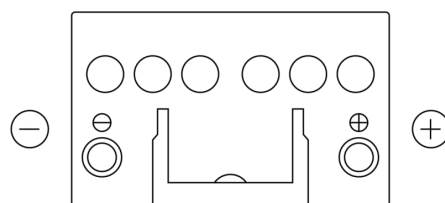

Product overview

Batteries for Cars

Formula FB450

Part number	FB450
Technology	Flooded
EAN/GTIN	3661024044493
Voltage	12 V
Capacity	45.0 Ah
CCA	330 A
Length	220 mm
Width	135 mm
Height	225 mm
Box size	E02
Polarity	ETN 0
Terminal Type	EN taper post
Hold Down	B1
Weights (subject of variation)	12.50 kg

Polarity

Terminal Type

Hold Down

Design, features and specifications are subject to change without notice. We disclaim any representation or warranty, express or implied, concerning the data or recommendations, and in no event shall be liable for any loss or damage claimed to have arisen as a result. Some products may not be available in your local market.