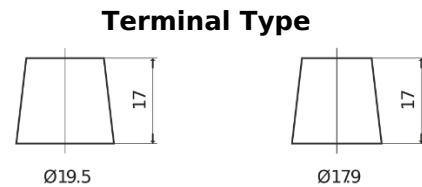

Product overview

Batteries for Trucks, Buses, Construction, Agriculture

StartPRO FG1353

Part number	FG1353
Technology	Flooded
EAN/GTIN	3661024045544
Voltage	12 V
Capacity	135 Ah
CCA	1000 A
Length	514 mm
Width	218 mm
Height	210 mm
Box size	DB9
Polarity	ETN 3
Terminal Type	EN taper post
Hold Down	B0
Weights (subject of variation)	39.80 kg