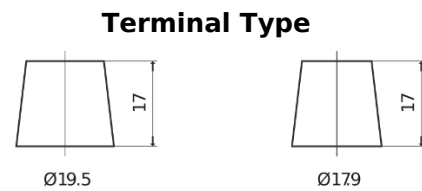

Product overview

Batteries for Trucks, Buses, Construction, Agriculture

StartPRO FG1353

Part number	FG1353
Technology	Flooded
EAN/GTIN	3661024045544
Voltage	12 V
Capacity	135 Ah
CCA	1000 A
Length	514 mm
Width	218 mm
Height	210 mm
Box size	DB9
Polarity	ETN 3
Terminal Type	EN taper post
Hold Down	B0
Weights (subject of variation)	39.80 kg