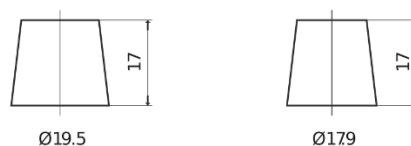

Terminal Type