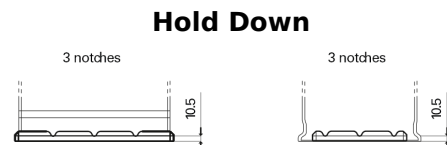

Product overview

Batteries for Trucks, Buses, Construction, Agriculture

StartPRO TG1355

Part number	TG1355
Technology	Flooded
EAN/GTIN	3661024055529
Voltage	12 V
Capacity	135 Ah
CCA	1000 A
Length	514 mm
Width	175 mm
Height	210 mm
Box size	DB8
Polarity	ETN 3
Terminal Type	EN taper post
Hold Down	B3
Weights (subject of variation)	36.00 kg