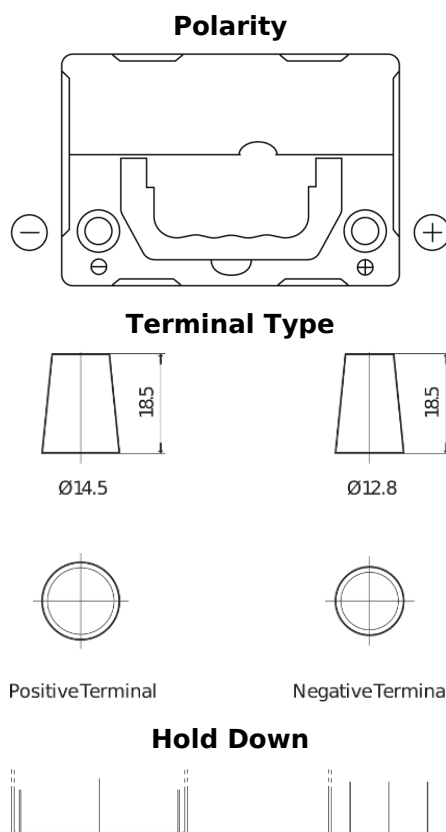

**Product overview**

Batteries for Cars

**Formula FB356**

Part number	FB356
Technology	Flooded
EAN/GTIN	3661024044332
Voltage	12 V
Capacity	35.0 Ah
CCA	240 A
Length	187 mm
Width	127 mm
Height	220 mm
Box size	B19
Polarity	ETN 0
Terminal Type	JIS taper post
Hold Down	B0
Weights (subject of variation)	8.90 kg