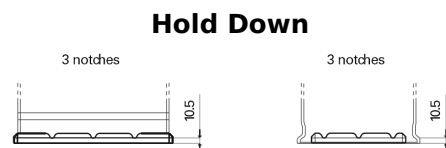

Product overview

Batteries for Trucks, Buses, Construction, Agriculture

PowerPRO Agri&Construction FJ1355

Part number	FJ1355
Technology	Flooded
EAN/GTIN	3661024046640
Voltage	12 V
Capacity	135 Ah
CCA	1000 A
Length	514 mm
Width	175 mm
Height	210 mm
Box size	DB8
Polarity	ETN 3
Terminal Type	EN taper post
Hold Down	B3
Weights (subject of variation)	36.00 kg