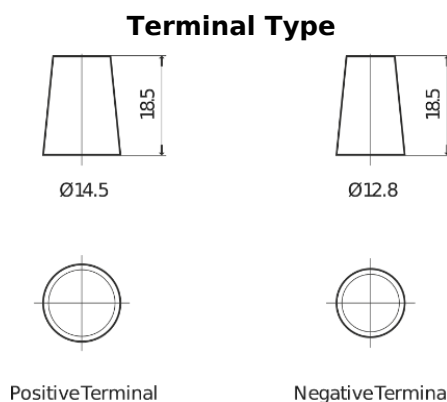

Product overview

Batteries for Cars

Formula FB356

Part number	FB356
Technology	Flooded
EAN/GTIN	3661024044332
Voltage	12 V
Capacity	35.0 Ah
CCA	240 A
Length	187 mm
Width	127 mm
Height	220 mm
Box size	B19
Polarity	ETN 0
Terminal Type	JIS taper post
Hold Down	B0
Weights (subject of variation)	8.90 kg