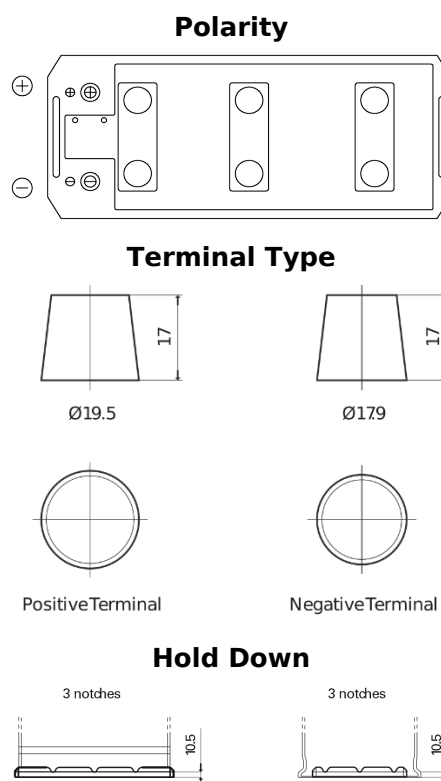

**Product overview**

Batteries for Trucks, Buses, Construction, Agriculture

**PowerPRO Agri&Construction FJ1355**

Part number	FJ1355
Technology	Flooded
EAN/GTIN	3661024046640
Voltage	12 V
Capacity	135 Ah
CCA	1000 A
Length	514 mm
Width	175 mm
Height	210 mm
Box size	DB8
Polarity	ETN 3
Terminal Type	EN taper post
Hold Down	B3
Weights (subject of variation)	36.00 kg