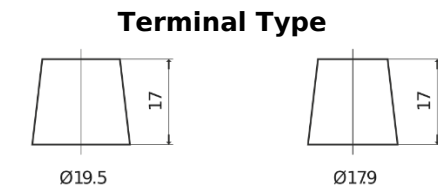

Product overview

Batteries for Trucks, Buses, Construction, Agriculture

PowerPRO Agri&Construction FJ1355

Part number	FJ1355
Technology	Flooded
EAN/GTIN	3661024046640
Voltage	12 V
Capacity	135 Ah
CCA	1000 A
Length	514 mm
Width	175 mm
Height	210 mm
Box size	DB8
Polarity	ETN 3
Terminal Type	EN taper post
Hold Down	B3
Weights (subject of variation)	36.00 kg