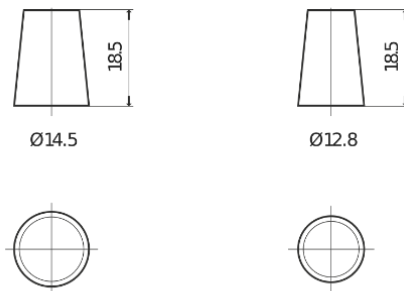

Batteries for Cars

Formula FB356

Part number	FB356
Technology	Flooded
EAN/GTIN	3661024044332
Voltage	12 V
Capacity	35.0 Ah
CCA	240 A
Length	187 mm
Width	127 mm
Height	220 mm
Box size	B19
Polarity	ETN 0
Terminal Type	JIS taper post
Hold Down	B0
Weights (subject of variation)	8.90 kg

Polarity

Terminal Type

Positive Terminal

Negative Terminal

Hold Down

Design, features and specifications are subject to change without notice. We disclaim any representation or warranty, express or implied, concerning the data or recommendations, and in no event shall be liable for any loss or damage claimed to have arisen as a result. Some products may not be available in your local market.