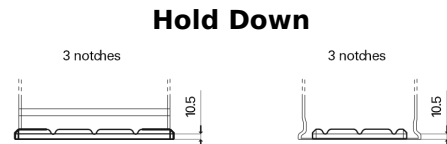

Product overview

Batteries for Trucks, Buses, Construction, Agriculture

StartPRO EG1355

Part number	EG1355
Technology	Flooded
EAN/GTIN	3661024035521
Voltage	12 V
Capacity	135 Ah
CCA	1000 A
Length	514 mm
Width	175 mm
Height	210 mm
Box size	DB8
Polarity	ETN 3
Terminal Type	EN taper post
Hold Down	B3
Weights (subject of variation)	36.00 kg