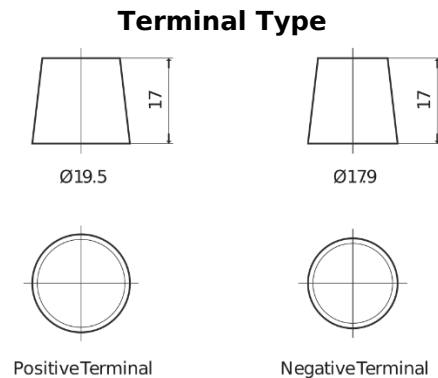

Product overview

Batteries for Trucks, Buses, Construction, Agriculture

StartPRO EG1355

Part number	EG1355
Technology	Flooded
EAN/GTIN	3661024035521
Voltage	12 V
Capacity	135 Ah
CCA	1000 A
Length	514 mm
Width	175 mm
Height	210 mm
Box size	DB8
Polarity	ETN 3
Terminal Type	EN taper post
Hold Down	B3
Weights (subject of variation)	36.00 kg