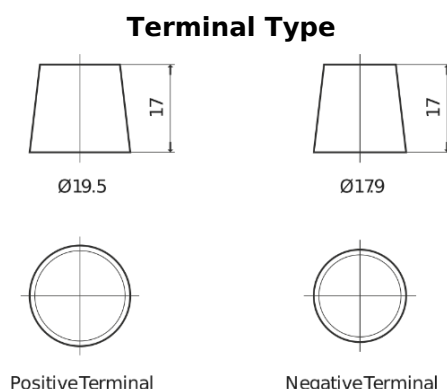

Product overview

Batteries for Cars

Formula Xtreme FA955

Part number	FA955
Technology	Flooded
EAN/GTIN	3661024044196
Voltage	12 V
Capacity	95.0 Ah
CCA	800 A
Length	306 mm
Width	173 mm
Height	222 mm
Box size	D31
Polarity	ETN 1
Terminal Type	EN taper post
Hold Down	Korean B1
Weights (subject of variation)	21.40 kg