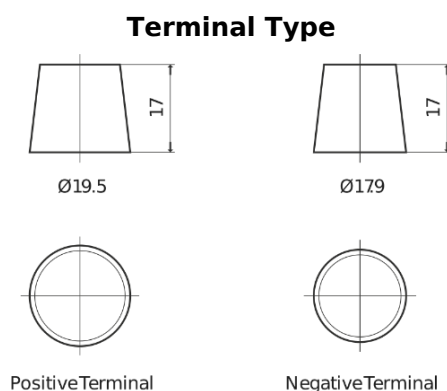

Product overview

Batteries for Cars

Formula Xtreme FA954

Part number	FA954
Technology	Flooded
EAN/GTIN	3661024044189
Voltage	12 V
Capacity	95.0 Ah
CCA	800 A
Length	306 mm
Width	173 mm
Height	222 mm
Box size	D31
Polarity	ETN 0
Terminal Type	EN taper post
Hold Down	Korean B1
Weights (subject of variation)	21.40 kg