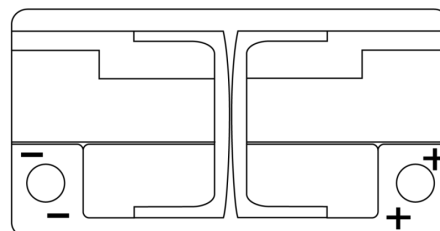

Product overview

Batteries for Cars

Formula Xtreme FA852

Part number	FA852
Technology	Flooded
EAN/GTIN	3661024044295
Voltage	12 V
Capacity	85.0 Ah
CCA	800 A
Length	315 mm
Width	175 mm
Height	175 mm
Box size	LB4
Polarity	ETN 0
Terminal Type	EN taper post
Hold Down	B13
Weights (subject of variation)	18.60 kg

Polarity

Terminal Type

Hold Down

Design, features and specifications are subject to change without notice. We disclaim any representation or warranty, express or implied, concerning the data or recommendations, and in no event shall be liable for any loss or damage claimed to have arisen as a result. Some products may not be available in your local market.