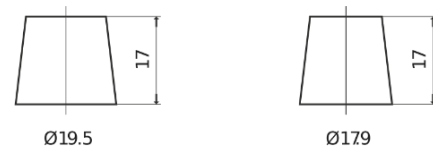

Product overview

Batteries for Cars

Formula Xtreme FA770

Part number	FA770
Technology	Flooded
EAN/GTIN	3661024044240
Voltage	12 V
Capacity	77.0 Ah
CCA	760 A
Length	278 mm
Width	175 mm
Height	190 mm
Box size	L03
Polarity	ETN 0
Terminal Type	EN taper post
Hold Down	B13
Weights (subject of variation)	17.50 kg

Polarity

Terminal Type

Positive Terminal

Negative Terminal

Hold Down

Design, features and specifications are subject to change without notice. We disclaim any representation or warranty, express or implied, concerning the data or recommendations, and in no event shall be liable for any loss or damage claimed to have arisen as a result. Some products may not be available in your local market.