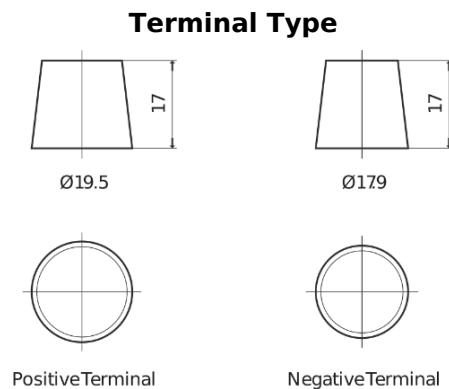

Product overview

Batteries for Cars

Formula Xtreme FA755

Part number	FA755
Technology	Flooded
EAN/GTIN	3661024044172
Voltage	12 V
Capacity	75.0 Ah
CCA	630 A
Length	270 mm
Width	173 mm
Height	222 mm
Box size	D26
Polarity	ETN 1
Terminal Type	EN taper post
Hold Down	Korean B1+B6
Weights (subject of variation)	17.40 kg