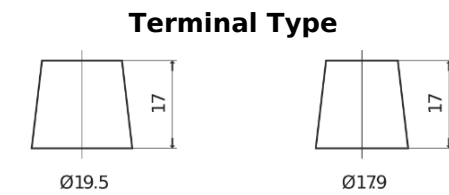

Product overview

Batteries for Cars

Formula Xtreme FA755

Part number	FA755
Technology	Flooded
EAN/GTIN	3661024044172
Voltage	12 V
Capacity	75.0 Ah
CCA	630 A
Length	270 mm
Width	173 mm
Height	222 mm
Box size	D26
Polarity	ETN 1
Terminal Type	EN taper post
Hold Down	Korean B1+B6
Weights (subject of variation)	17.40 kg