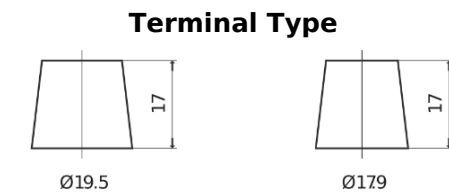

**Product overview**

Batteries for Cars

**Formula Xtreme FA755**

Part number	FA755
Technology	Flooded
EAN/GTIN	3661024044172
Voltage	12 V
Capacity	75.0 Ah
CCA	630 A
Length	270 mm
Width	173 mm
Height	222 mm
Box size	D26
Polarity	ETN 1
Terminal Type	EN taper post
Hold Down	Korean B1+B6
Weights (subject of variation)	17.40 kg