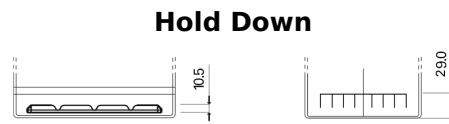

Product overview

Batteries for Cars

Formula Xtreme FA755

Part number	FA755
Technology	Flooded
EAN/GTIN	3661024044172
Voltage	12 V
Capacity	75.0 Ah
CCA	630 A
Length	270 mm
Width	173 mm
Height	222 mm
Box size	D26
Polarity	ETN 1
Terminal Type	EN taper post
Hold Down	Korean B1+B6
Weights (subject of variation)	17.40 kg