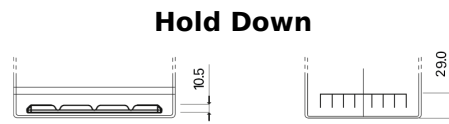

**Product overview**

Batteries for Cars

**Formula Xtreme FA755**

Part number	FA755
Technology	Flooded
EAN/GTIN	3661024044172
Voltage	12 V
Capacity	75.0 Ah
CCA	630 A
Length	270 mm
Width	173 mm
Height	222 mm
Box size	D26
Polarity	ETN 1
Terminal Type	EN taper post
Hold Down	Korean B1+B6
Weights (subject of variation)	17.40 kg