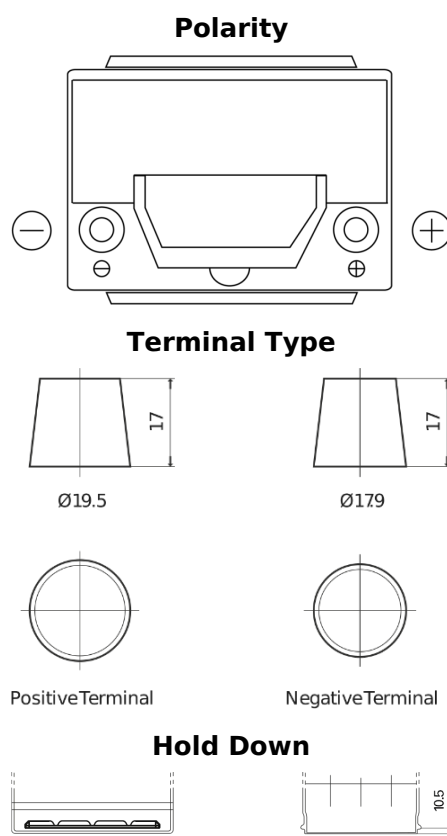

Product overview

Batteries for Cars

Formula Xtreme FA654

Part number	FA654
Technology	Flooded
EAN/GTIN	3661024044141
Voltage	12 V
Capacity	65.0 Ah
CCA	580 A
Length	230 mm
Width	173 mm
Height	222 mm
Box size	D23
Polarity	ETN 0
Terminal Type	EN taper post
Hold Down	Korean B1
Weights (subject of variation)	16.00 kg