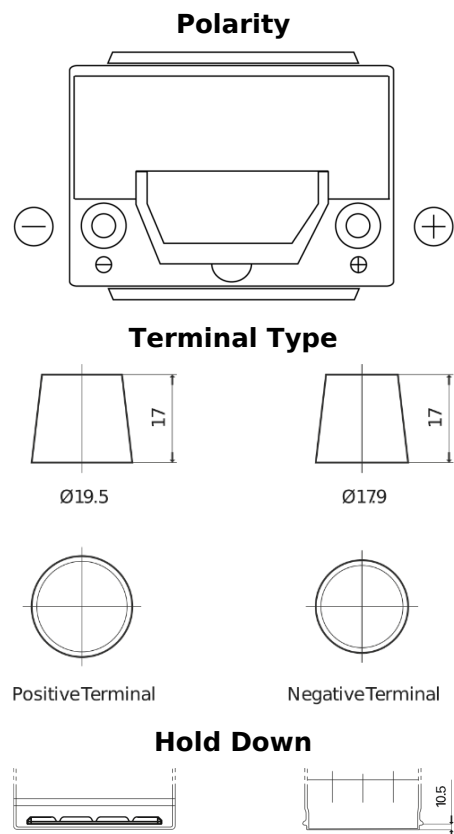

**Product overview**

Batteries for Cars

**Formula Xtreme FA654**

|                                |               |
|--------------------------------|---------------|
| Part number                    | FA654         |
| Technology                     | Flooded       |
| EAN/GTIN                       | 3661024044141 |
| Voltage                        | 12 V          |
| Capacity                       | 65.0 Ah       |
| CCA                            | 580 A         |
| Length                         | 230 mm        |
| Width                          | 173 mm        |
| Height                         | 222 mm        |
| Box size                       | D23           |
| Polarity                       | ETN 0         |
| Terminal Type                  | EN taper post |
| Hold Down                      | Korean B1     |
| Weights (subject of variation) | 16.00 kg      |