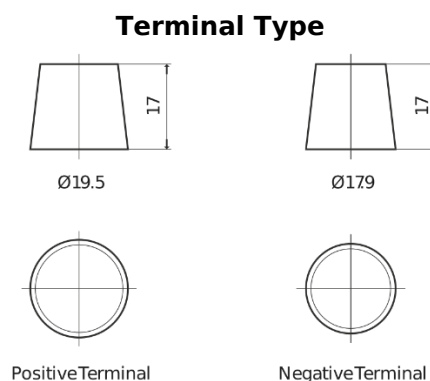

Product overview

Batteries for Cars

Premium EA954

Part number	EA954
Technology	Flooded
EAN/GTIN	3661024034180
Voltage	12 V
Capacity	95 Ah
CCA	800 A
Length	306 mm
Width	173 mm
Height	222 mm
Box size	D31
Polarity	ETN 0
Terminal Type	EN taper post
Hold Down	Korean B1
Weights (subject of variation)	21.40 kg