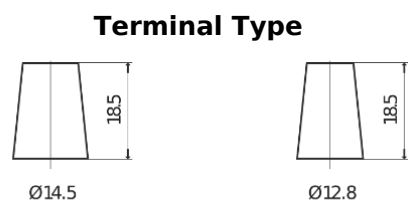

Product overview

Batteries for Cars

Technica TB457

Part number	TB457
Technology	Flooded
EAN/GTIN	3661024054362
Voltage	12 V
Capacity	45 Ah
CCA	330 A
Length	237 mm
Width	127 mm
Height	227 mm
Box size	B24
Polarity	ETN 1
Terminal Type	JIS taper post
Hold Down	B0
Weights (subject of variation)	11.40 kg