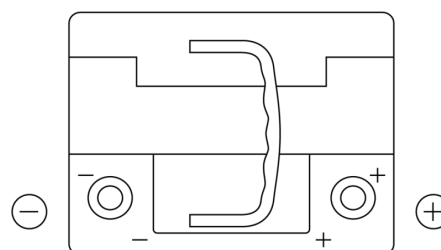

**Product overview**

Batteries for Cars

**Formula Xtreme FA472**

Part number	FA472
Technology	Flooded
EAN/GTIN	3661024044264
Voltage	12 V
Capacity	47.0 Ah
CCA	450 A
Length	207 mm
Width	175 mm
Height	175 mm
Box size	LB1
Polarity	ETN 0
Terminal Type	EN taper post
Hold Down	B13
Weights (subject of variation)	11.40 kg

**Polarity**

**Terminal Type**

Positive Terminal

Negative Terminal

**Hold Down**

Design, features and specifications are subject to change without notice. We disclaim any representation or warranty, express or implied, concerning the data or recommendations, and in no event shall be liable for any loss or damage claimed to have arisen as a result. Some products may not be available in your local market.