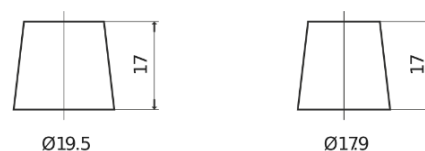

**Product overview**

Batteries for Cars

**Formula Xtreme FA472**

Part number	FA472
Technology	Flooded
EAN/GTIN	3661024044264
Voltage	12 V
Capacity	47.0 Ah
CCA	450 A
Length	207 mm
Width	175 mm
Height	175 mm
Box size	LB1
Polarity	ETN 0
Terminal Type	EN taper post
Hold Down	B13
Weights (subject of variation)	11.40 kg

**Polarity**

**Terminal Type**

Positive Terminal

Negative Terminal

**Hold Down**

Design, features and specifications are subject to change without notice. We disclaim any representation or warranty, express or implied, concerning the data or recommendations, and in no event shall be liable for any loss or damage claimed to have arisen as a result. Some products may not be available in your local market.