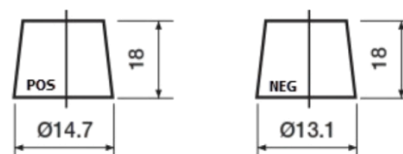

Product overview

Batteries for Cars

Formula Xtreme FA456

Part number	FA456
Technology	Flooded
EAN/GTIN	3661024044127
Voltage	12 V
Capacity	45.0 Ah
CCA	390 A
Length	237 mm
Width	127 mm
Height	227 mm
Box size	B24
Polarity	ETN 0
Terminal Type	JIS taper post
Hold Down	B1
Weights (subject of variation)	11.80 kg

Polarity

Terminal Type

Remove T1 adapter for T3

Hold Down

Design, features and specifications are subject to change without notice. We disclaim any representation or warranty, express or implied, concerning the data or recommendations, and in no event shall be liable for any loss or damage claimed to have arisen as a result. Some products may not be available in your local market.