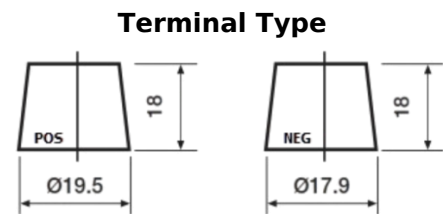

Product overview

Batteries for Cars

Formula Xtreme FA406

Part number	FA406
Technology	Flooded
EAN/GTIN	3661024047005
Voltage	12 V
Capacity	40.0 Ah
CCA	350 A
Length	187 mm
Width	127 mm
Height	220 mm
Box size	B19
Polarity	ETN 0
Terminal Type	JIS taper post
Hold Down	B1
Weights (subject of variation)	9.30 kg