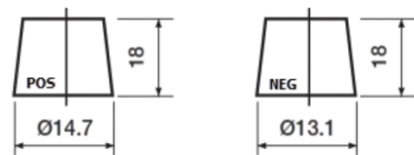

Product overview

Batteries for Cars

Formula Xtreme FA406

Part number	FA406
Technology	Flooded
EAN/GTIN	3661024047005
Voltage	12 V
Capacity	40.0 Ah
CCA	350 A
Length	187 mm
Width	127 mm
Height	220 mm
Box size	B19
Polarity	ETN 0
Terminal Type	JIS taper post
Hold Down	B1
Weights (subject of variation)	9.30 kg

Remove T1 adapter for T3

Hold Down

Design, features and specifications are subject to change without notice. We disclaim any representation or warranty, express or implied, concerning the data or recommendations, and in no event shall be liable for any loss or damage claimed to have arisen as a result. Some products may not be available in your local market.