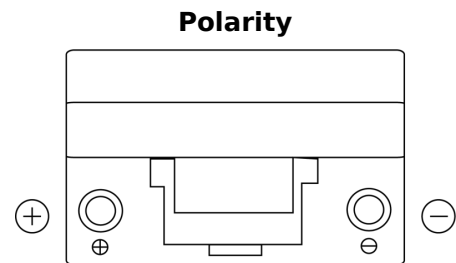

**Product overview**

Batteries for Marine and Leisure

**Dual EFB EZ650**

|                                |               |
|--------------------------------|---------------|
| Part number                    | EZ650         |
| Technology                     | EFB           |
| EAN/GTIN                       | 3661024037648 |
| Voltage                        | 12 V          |
| Capacity                       | 75.0 Ah       |
| CCA                            | 750 A         |
| Watt hour                      | 650 Wh        |
| Length                         | 260 mm        |
| Width                          | 173 mm        |
| Height                         | 222 mm        |
| Box size                       | D26           |
| Polarity                       | ETN 1         |
| Terminal Type                  | EN taper post |
| Hold Down                      | B0            |
| Weights (subject of variation) | 19.00 kg      |