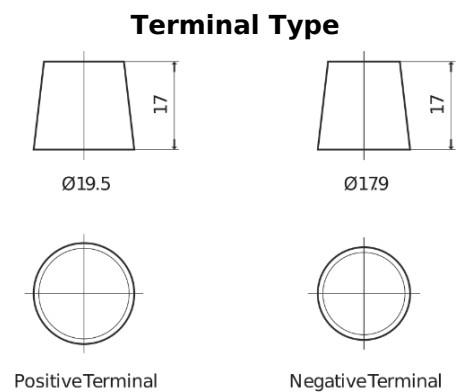

**Product overview**

Batteries for Marine and Leisure

**Dual EFB EZ650**

|                                |               |
|--------------------------------|---------------|
| Part number                    | EZ650         |
| Technology                     | EFB           |
| EAN/GTIN                       | 3661024037648 |
| Voltage                        | 12 V          |
| Capacity                       | 75.0 Ah       |
| CCA                            | 750 A         |
| Watt hour                      | 650 Wh        |
| Length                         | 260 mm        |
| Width                          | 173 mm        |
| Height                         | 222 mm        |
| Box size                       | D26           |
| Polarity                       | ETN 1         |
| Terminal Type                  | EN taper post |
| Hold Down                      | B0            |
| Weights (subject of variation) | 19.00 kg      |