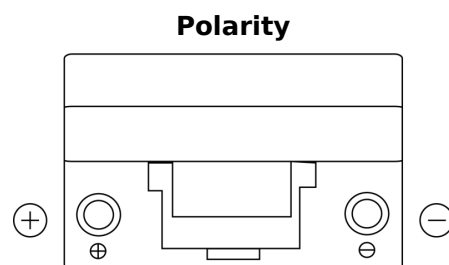

**Product overview**

Batteries for Marine and Leisure

**Dual EFB EZ650**

Part number	EZ650
Technology	EFB
EAN/GTIN	3661024037648
Voltage	12 V
Capacity	75.0 Ah
CCA	750 A
Watt hour	650 Wh
Length	260 mm
Width	173 mm
Height	222 mm
Box size	D26
Polarity	ETN 1
Terminal Type	EN taper post
Hold Down	B0
Weights (subject of variation)	19.00 kg