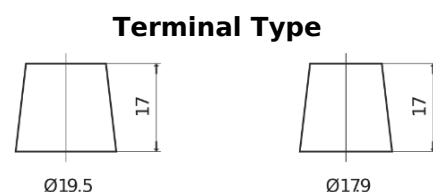

**Product overview**

Batteries for Marine and Leisure

**Dual EFB EZ650**

Part number	EZ650
Technology	EFB
EAN/GTIN	3661024037648
Voltage	12 V
Capacity	75.0 Ah
CCA	750 A
Watt hour	650 Wh
Length	260 mm
Width	173 mm
Height	222 mm
Box size	D26
Polarity	ETN 1
Terminal Type	EN taper post
Hold Down	B0
Weights (subject of variation)	19.00 kg