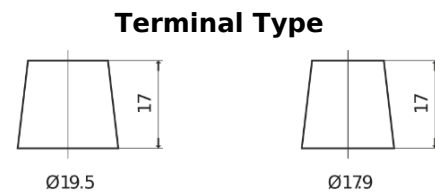

**Product overview**

Batteries for Trucks, Buses, Construction, Agriculture

**EndurancePRO EFB EX2253**

Part number	EX2253
Technology	EFB
EAN/GTIN	3661024036702
Voltage	12 V
Capacity	225.0 Ah
CCA	1150 A
Length	518 mm
Width	274 mm
Height	240 mm
Box size	D06
Polarity	ETN 3
Terminal Type	EN taper post
Hold Down	B0
Weights (subject of variation)	60.10 kg