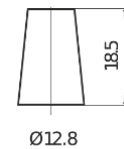

Product overview

Batteries for Cars

Formula FB457

Part number	FB457
Technology	Flooded
EAN/GTIN	3661024044363
Voltage	12 V
Capacity	45 Ah
CCA	330 A
Length	237 mm
Width	127 mm
Height	227 mm
Box size	B24
Polarity	ETN 1
Terminal Type	JIS taper post
Hold Down	B0
Weights (subject of variation)	11.40 kg

Polarity

Terminal Type

Positive Terminal

Negative Terminal

Hold Down

Design, features and specifications are subject to change without notice. We disclaim any representation or warranty, express or implied, concerning the data or recommendations, and in no event shall be liable for any loss or damage claimed to have arisen as a result. Some products may not be available in your local market.