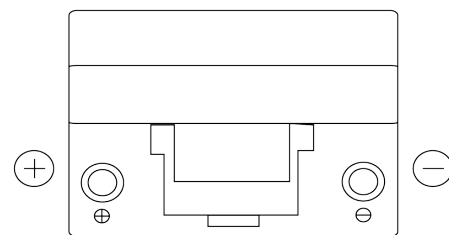

Product overview

Batteries for Cars

Formula FB955

Part number	FB955
Technology	Flooded
EAN/GTIN	3661024044462
Voltage	12 V
Capacity	95 Ah
CCA	760 A
Length	306 mm
Width	173 mm
Height	222 mm
Box size	D31
Polarity	ETN 1
Terminal Type	EN taper post
Hold Down	Korean B1
Weights (subject of variation)	20.60 kg

Polarity

Terminal Type

Positive Terminal

Negative Terminal

Hold Down

Design, features and specifications are subject to change without notice. We disclaim any representation or warranty, express or implied, concerning the data or recommendations, and in no event shall be liable for any loss or damage claimed to have arisen as a result. Some products may not be available in your local market.