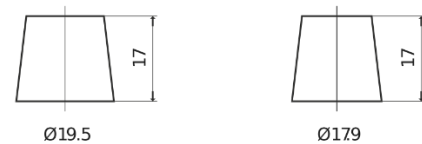

Product overview

Batteries for Cars

Formula FB955

Part number	FB955
Technology	Flooded
EAN/GTIN	3661024044462
Voltage	12 V
Capacity	95 Ah
CCA	760 A
Length	306 mm
Width	173 mm
Height	222 mm
Box size	D31
Polarity	ETN 1
Terminal Type	EN taper post
Hold Down	Korean B1
Weights (subject of variation)	20.60 kg

Polarity

Terminal Type

Positive Terminal

Negative Terminal

Hold Down

Design, features and specifications are subject to change without notice. We disclaim any representation or warranty, express or implied, concerning the data or recommendations, and in no event shall be liable for any loss or damage claimed to have arisen as a result. Some products may not be available in your local market.