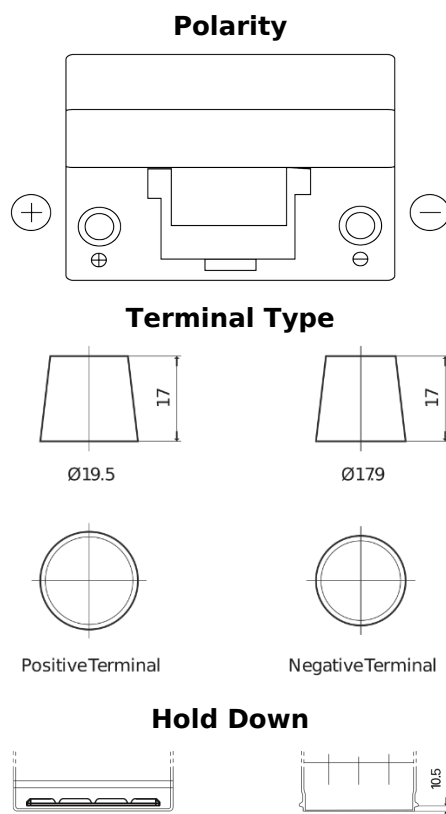

**Product overview**

Batteries for Cars

**Formula FB955**

Part number	FB955
Technology	Flooded
EAN/GTIN	3661024044462
Voltage	12 V
Capacity	95 Ah
CCA	760 A
Length	306 mm
Width	173 mm
Height	222 mm
Box size	D31
Polarity	ETN 1
Terminal Type	EN taper post
Hold Down	Korean B1
Weights (subject of variation)	20.60 kg