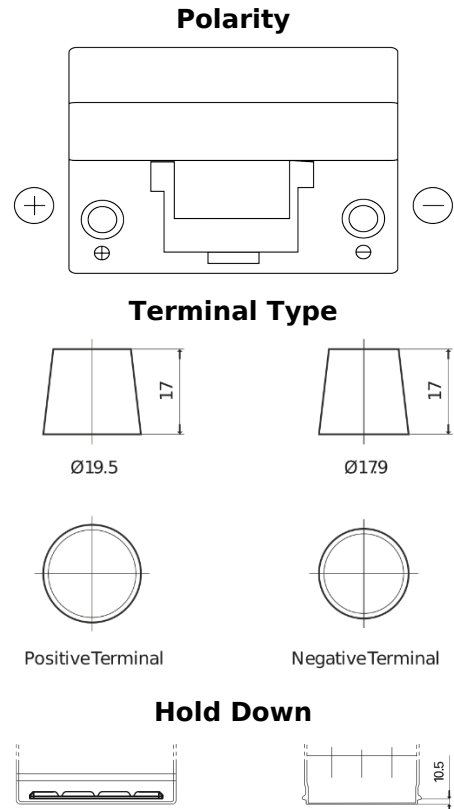

Product overview

Batteries for Cars

Excell EB955

Part number	EB955
Technology	Flooded
EAN/GTIN	3661024034463
Voltage	12 V
Capacity	95 Ah
CCA	760 A
Length	306 mm
Width	173 mm
Height	222 mm
Box size	D31
Polarity	ETN 1
Terminal Type	EN taper post
Hold Down	Korean B1
Weights (subject of variation)	20.60 kg