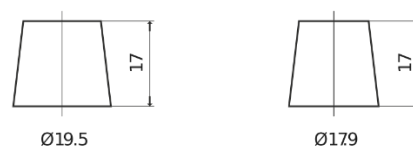

Terminal Type