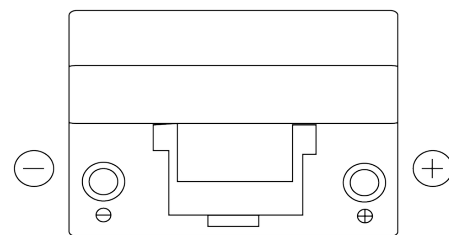

**Product overview**

Batteries for Cars

**Formula FB954**

Part number	FB954
Technology	Flooded
EAN/GTIN	3661024044455
Voltage	12 V
Capacity	95 Ah
CCA	760 A
Length	306 mm
Width	173 mm
Height	222 mm
Box size	D31
Polarity	ETN 0
Terminal Type	EN taper post
Hold Down	Korean B1
Weights (subject of variation)	20.60 kg

**Polarity**

**Terminal Type**

Ø19.5

Ø179

Positive Terminal

Negative Terminal

**Hold Down**

Design, features and specifications are subject to change without notice. We disclaim any representation or warranty, express or implied, concerning the data or recommendations, and in no event shall be liable for any loss or damage claimed to have arisen as a result. Some products may not be available in your local market.