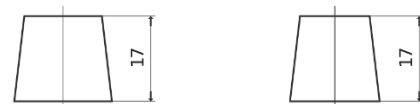

**Product overview**

Batteries for Cars

**Formula FB954**

Part number	FB954
Technology	Flooded
EAN/GTIN	3661024044455
Voltage	12 V
Capacity	95 Ah
CCA	760 A
Length	306 mm
Width	173 mm
Height	222 mm
Box size	D31
Polarity	ETN 0
Terminal Type	EN taper post
Hold Down	Korean B1
Weights (subject of variation)	20.60 kg

**Polarity**

**Terminal Type**

Ø19.5

Ø179

Positive Terminal

Negative Terminal

**Hold Down**

Design, features and specifications are subject to change without notice. We disclaim any representation or warranty, express or implied, concerning the data or recommendations, and in no event shall be liable for any loss or damage claimed to have arisen as a result. Some products may not be available in your local market.