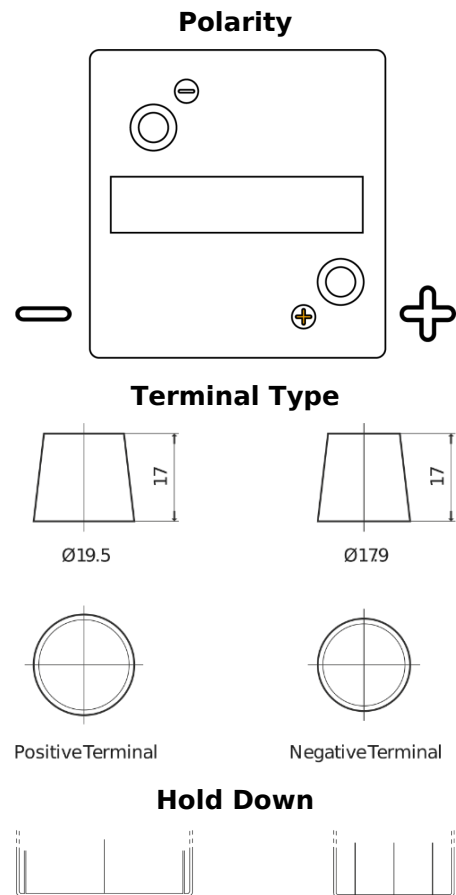

Product overview

Batteries for Marine and Leisure

Vintage EU80-6

Part number	EU80-6
Technology	Flooded
EAN/GTIN	3661024036160
Voltage	6 V
Capacity	80.0 Ah
CCA	600 A
Length	158 mm
Width	165 mm
Height	220 mm
Box size	M02
Polarity	ETN 0
Terminal Type	EN taper post
Hold Down	B0
Weights (subject of variation)	11.00 kg