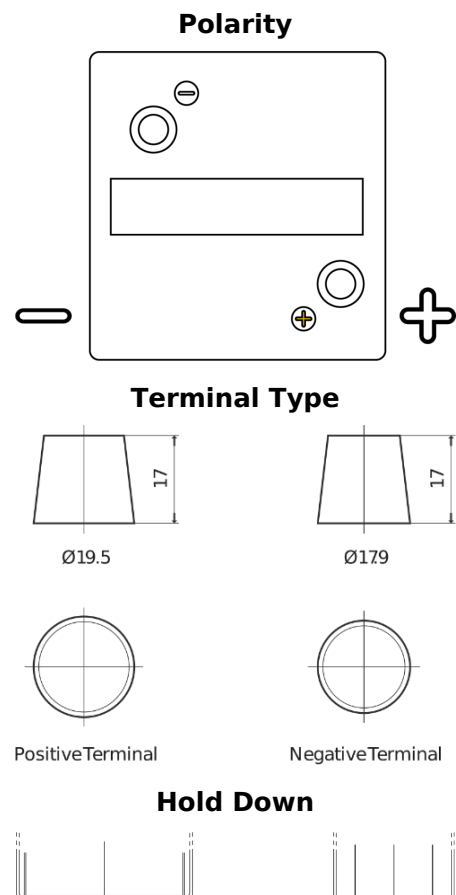

**Product overview**

Batteries for Marine and Leisure

**Vintage EU80-6**

Part number	EU80-6
Technology	Flooded
EAN/GTIN	3661024036160
Voltage	6 V
Capacity	80.0 Ah
CCA	600 A
Length	158 mm
Width	165 mm
Height	220 mm
Box size	M02
Polarity	ETN 0
Terminal Type	EN taper post
Hold Down	B0
Weights (subject of variation)	11.00 kg