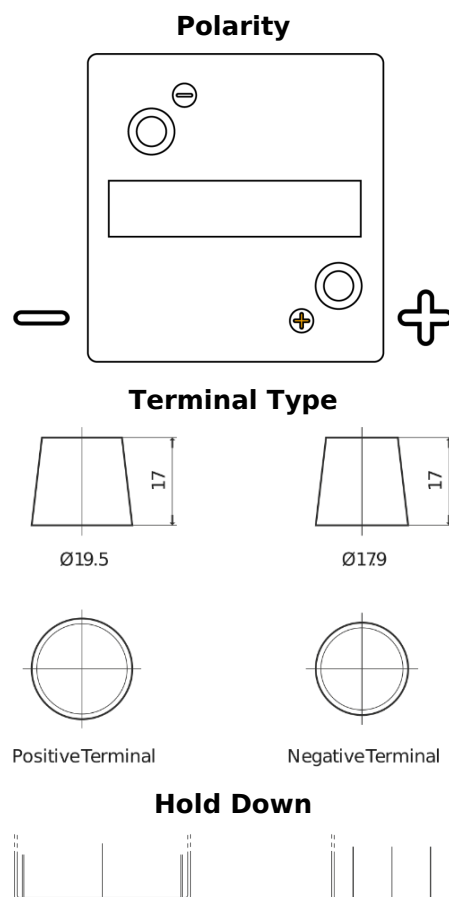

Product overview

Batteries for Marine and Leisure

Vintage EU80-6

Part number	EU80-6
Technology	Flooded
EAN/GTIN	3661024036160
Voltage	6 V
Capacity	80.0 Ah
CCA	600 A
Length	158 mm
Width	165 mm
Height	220 mm
Box size	M02
Polarity	ETN 0
Terminal Type	EN taper post
Hold Down	B0
Weights (subject of variation)	11.00 kg