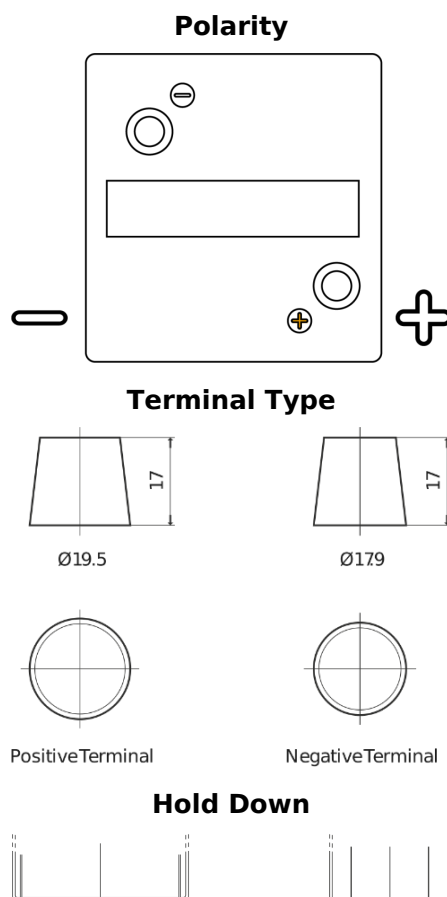

Product overview

Batteries for Marine and Leisure

Vintage EU80-6

Part number	EU80-6
Technology	Flooded
EAN/GTIN	3661024036160
Voltage	6 V
Capacity	80.0 Ah
CCA	600 A
Length	158 mm
Width	165 mm
Height	220 mm
Box size	M02
Polarity	ETN 0
Terminal Type	EN taper post
Hold Down	B0
Weights (subject of variation)	11.00 kg