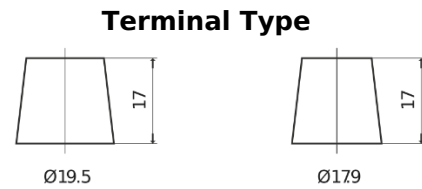

**Product overview**

Batteries for Marine and Leisure

**Vintage EU77-6**

|                                |               |
|--------------------------------|---------------|
| Part number                    | EU77-6        |
| Technology                     | Flooded       |
| EAN/GTIN                       | 3661024036177 |
| Voltage                        | 6 V           |
| Capacity                       | 77.0 Ah       |
| CCA                            | 650 A         |
| Length                         | 215 mm        |
| Width                          | 169 mm        |
| Height                         | 184 mm        |
| Box size                       | H02           |
| Polarity                       | ETN 0         |
| Terminal Type                  | EN taper post |
| Hold Down                      | B6            |
| Weights (subject of variation) | 11.10 kg      |