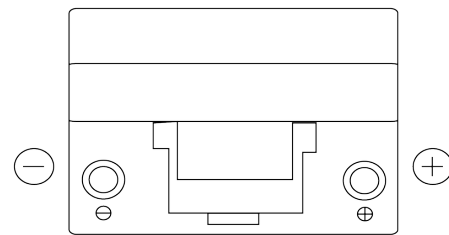

Product overview

Batteries for Cars

Excell EB954

Part number	EB954
Technology	Flooded
EAN/GTIN	3661024034456
Voltage	12 V
Capacity	95 Ah
CCA	760 A
Length	306 mm
Width	173 mm
Height	222 mm
Box size	D31
Polarity	ETN 0
Terminal Type	EN taper post
Hold Down	Korean B1
Weights (subject of variation)	20.60 kg

Polarity

Terminal Type

Positive Terminal

Negative Terminal

Hold Down

Design, features and specifications are subject to change without notice. We disclaim any representation or warranty, express or implied, concerning the data or recommendations, and in no event shall be liable for any loss or damage claimed to have arisen as a result. Some products may not be available in your local market.