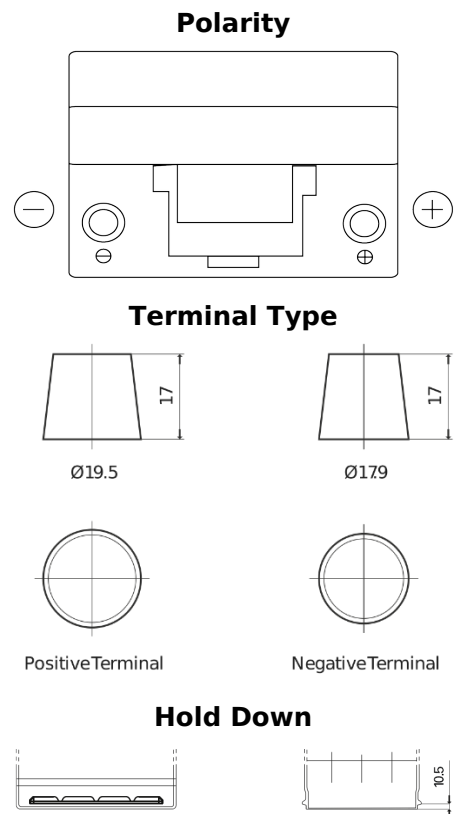

Product overview

Batteries for Cars

Power DB954

Part number	DB954
Technology	Flooded
EAN/GTIN	3661024024457
Voltage	12 V
Capacity	95 Ah
CCA	760 A
Length	306 mm
Width	173 mm
Height	222 mm
Box size	D31
Polarity	ETN 0
Terminal Type	EN taper post
Hold Down	Korean B1
Weights (subject of variation)	20.60 kg