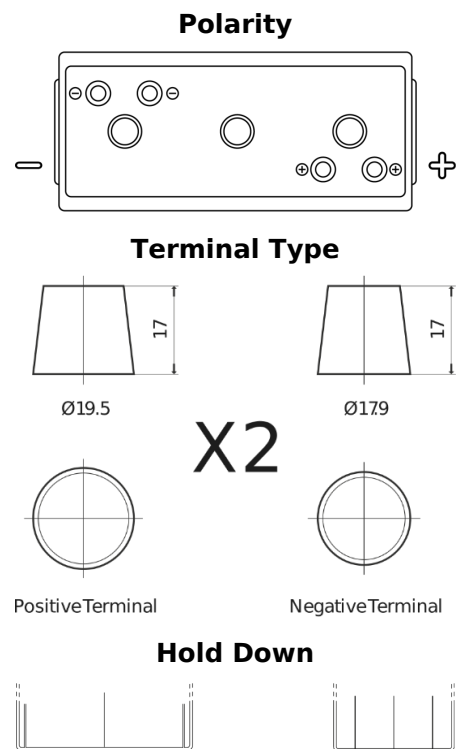

**Product overview**

Batteries for Marine and Leisure

**Vintage EU200-6**

Part number	EU200-6
Technology	Flooded
EAN/GTIN	3661024036139
Voltage	6 V
Capacity	200.0 Ah
CCA	1150 A
Length	398 mm
Width	174 mm
Height	234 mm
Box size	M06
Polarity	ETN 0
Terminal Type	Twin EN taper posts
Hold Down	B0
Weights (subject of variation)	27.80 kg