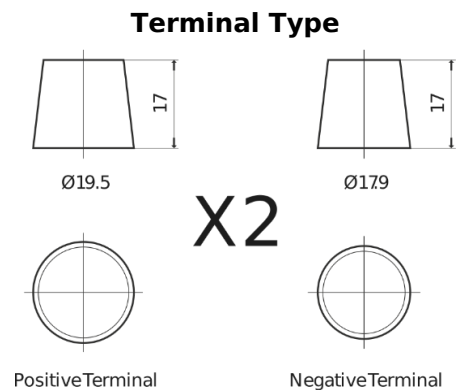

**Product overview**

Batteries for Marine and Leisure

**Vintage EU200-6**

|                                |                     |
|--------------------------------|---------------------|
| Part number                    | EU200-6             |
| Technology                     | Flooded             |
| EAN/GTIN                       | 3661024036139       |
| Voltage                        | 6 V                 |
| Capacity                       | 200.0 Ah            |
| CCA                            | 1150 A              |
| Length                         | 398 mm              |
| Width                          | 174 mm              |
| Height                         | 234 mm              |
| Box size                       | M06                 |
| Polarity                       | ETN 0               |
| Terminal Type                  | Twin EN taper posts |
| Hold Down                      | B0                  |
| Weights (subject of variation) | 27.80 kg            |