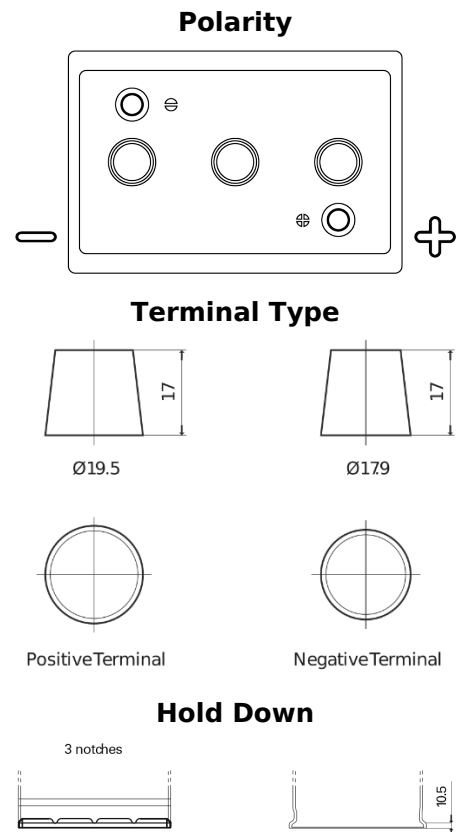

**Product overview**

Batteries for Marine and Leisure

**Vintage EU140-6**

Part number	EU140-6
Technology	Flooded
EAN/GTIN	3661024036153
Voltage	6 V
Capacity	140.0 Ah
CCA	900 A
Length	257 mm
Width	175 mm
Height	236 mm
Box size	M04
Polarity	ETN 0
Terminal Type	EN taper post
Hold Down	B1
Weights (subject of variation)	18.40 kg