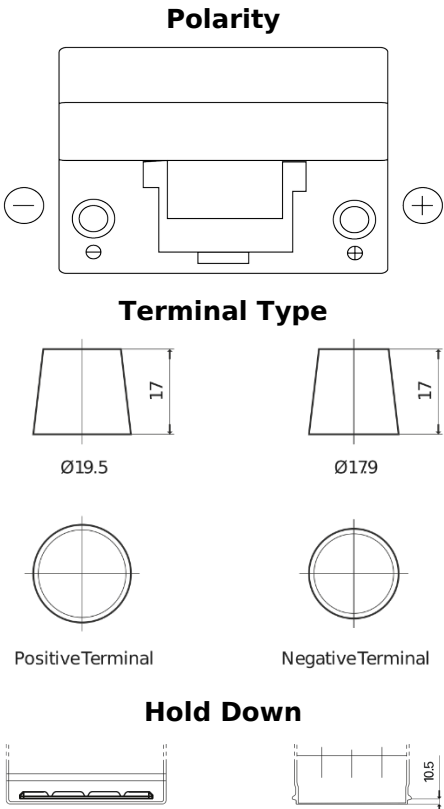

**Product overview**

Batteries for Cars

**Standard FC904**

Part number	FC904
Technology	Flooded
EAN/GTIN	3661024044752
Voltage	12 V
Capacity	90 Ah
CCA	680 A
Length	306 mm
Width	173 mm
Height	222 mm
Box size	D31
Polarity	ETN 0
Terminal Type	EN taper post
Hold Down	Korean B1
Weights (subject of variation)	19.90 kg