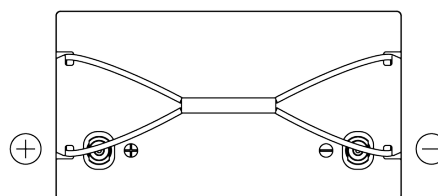

**Product overview**

Batteries for Marine and Leisure

**Equipment Li-Ion EV1300**

Part number	EV1300
Technology	Li-Ion
EAN/GTIN	3661024037679
Voltage	12 V
Capacity	100 Ah
Watt hour	1300 Wh
Length	308 mm
Width	168 mm
Height	211 mm
Box size	D31
Polarity	ETN 1
Terminal Type	Female M8
Hold Down	B0
Weights (subject of variation)	12.10 kg

**Polarity**

**Terminal Type**

**Hold Down**

Design, features and specifications are subject to change without notice. We disclaim any representation or warranty, express or implied, concerning the data or recommendations, and in no event shall be liable for any loss or damage claimed to have arisen as a result. Some products may not be available in your local market.